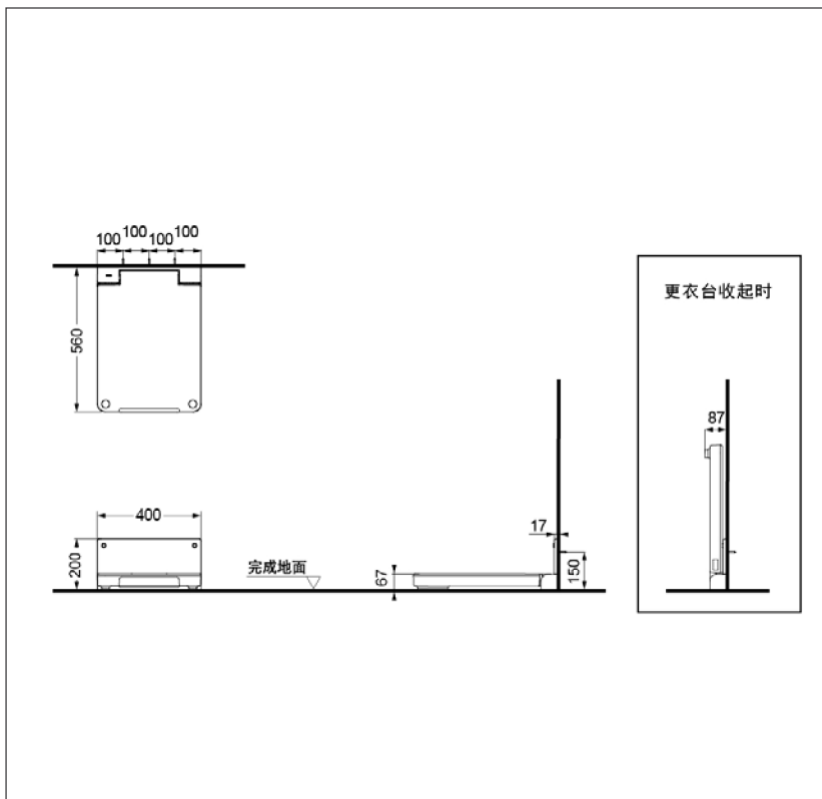

Parts Description

● YKA41VC

Fitting Board

Please consult a TOTO representative for details