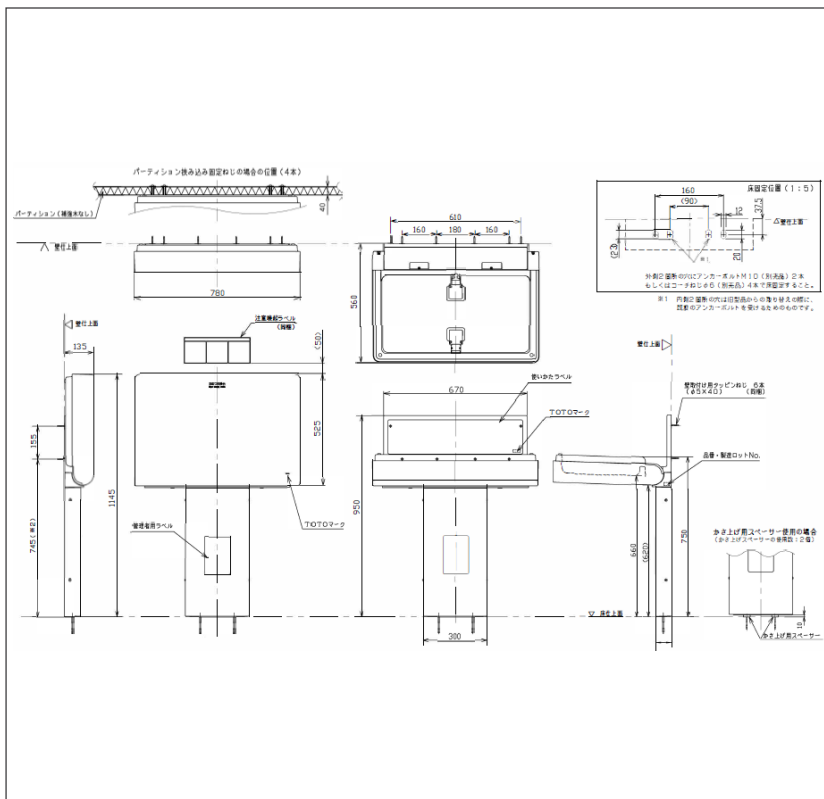

BABY BED

YKA25VC

Features

- Protection bars are designed in case babies may turn over or stretch legs when sleeping
- Fixing waist belt available to protect a fast-asleep baby
- The height of the bed is convenient for changing a baby's napkin

Specifications

Size

Using Time : 780x560x950 mm

Folding Time : 780x135x1145 mm

Parts Description

● YKA25VC

Baby Bed

Please consult a TOTO representative for details