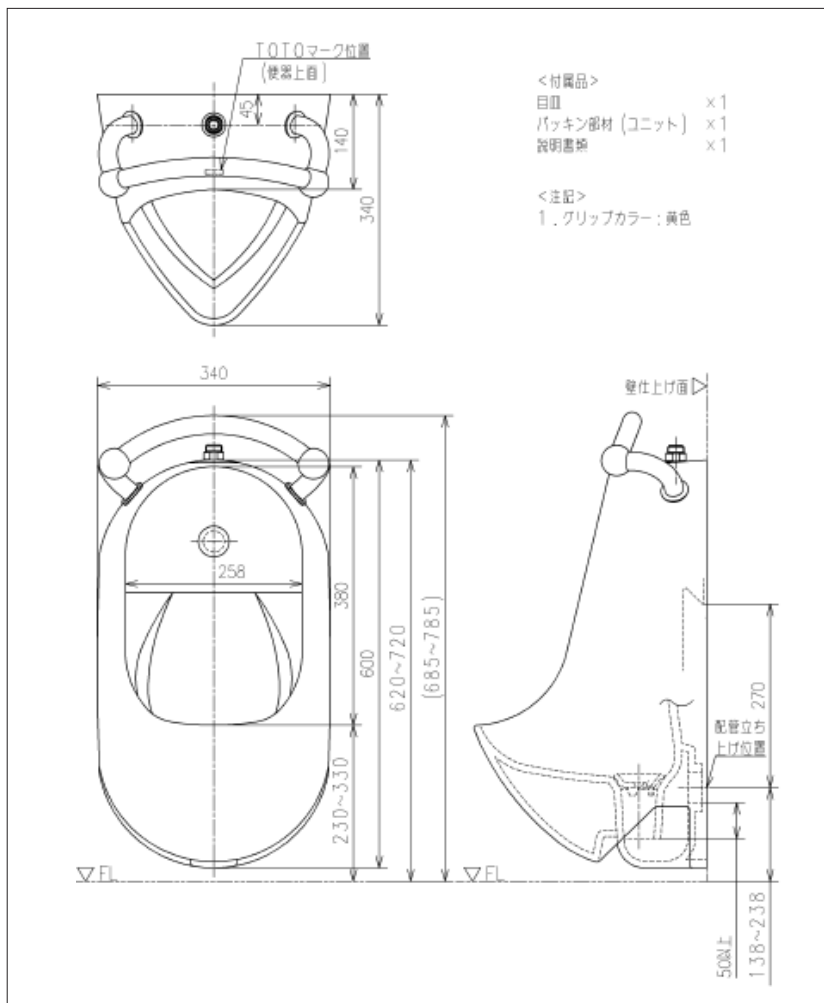

Wall Hung Urinal for Kids

Features

- Urinal with handle for stable posture or toddlers to supports stable and safe toilet training

Specifications

Size : 340X340X600 mm
(Height not included handrail)
with CEFIONTECT

Parts description

●U310GYTH

Wall Hung Urinal for Kids
use with urinal flush valve
T601P

*Flush valve is not included

Please consult a TOTO representative for details