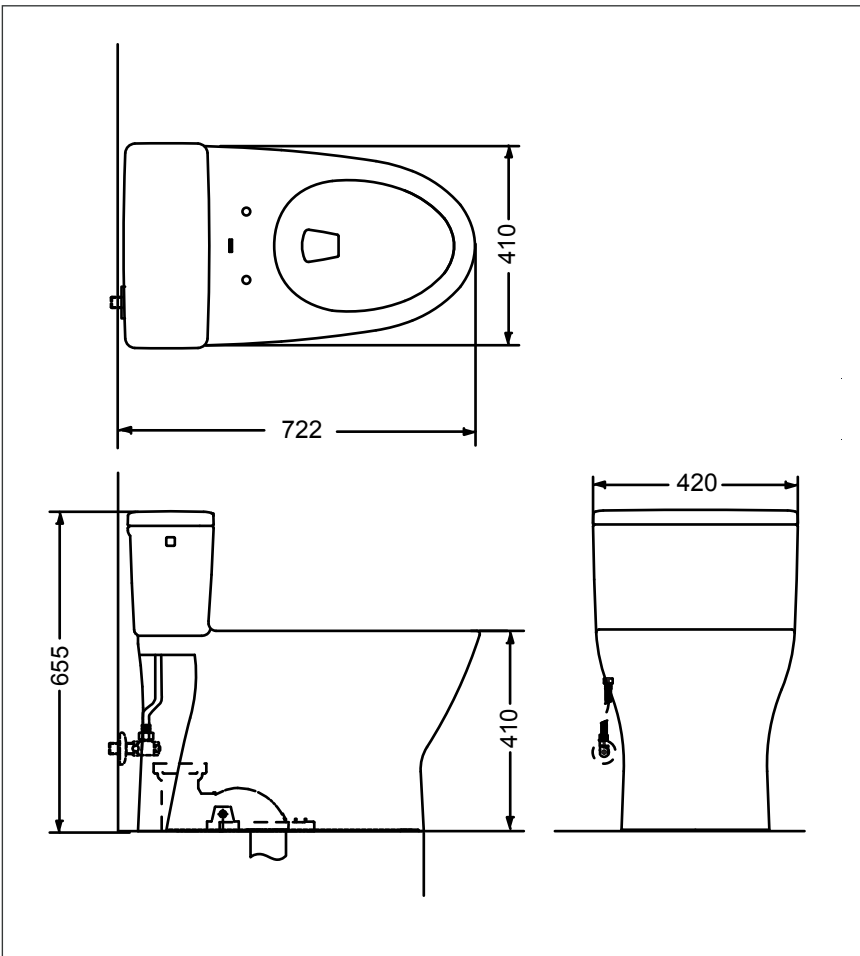

One Piece Toilet

Features

- 3.8 L flushing system, low consumption
- TORNADO flushing system, makes the best use of water in a strong, clean and quiet way.
- Soft close seat.
- CEFIONTECT applied. Debris, mold and bacteria being prevented from sticking to ceramic surfaces leads to fewer chemicals and water in cleaning.

Specifications

Flush System	: TORNADO
Bowl Shape	: Elongated
Water Use	: 3.8L
Rough-in	: 305 mm
Seat&Cover	: TC508CVKR
Size	: 420 x 722 x 655 mm

with CEFIONTECT

Colors

White

Please consult a TOTO representative for details