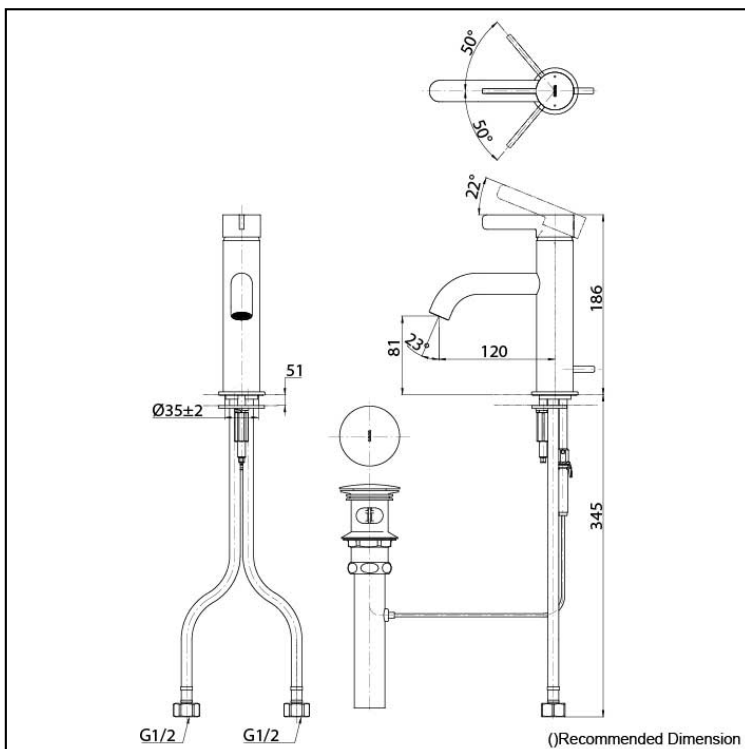

## Specifications

Finish:	Chrome
Material:	Brass
Water Pressure:	0.05MPa~1.0MPa

## Parts description

- TLG11301T  
Single Lever Lavatory Faucet  
(w/ Pop-up Waste)

reddot winner 2020

 Polished Chrome

 Polished Nickel #PN

 Brushed Nickel #BN

 Polished French Gold #PFG

 Brushed French Gold #BFG