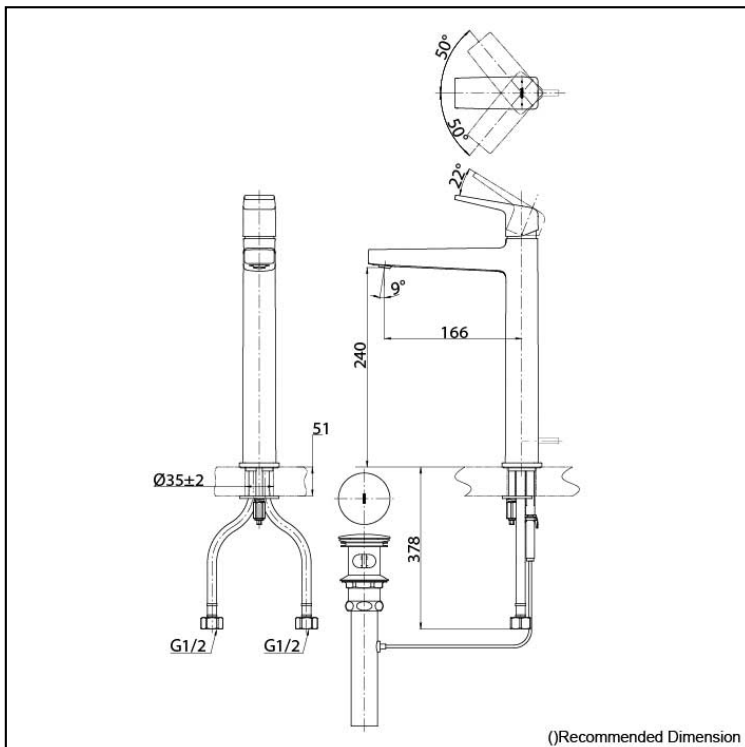

GB Series  
Single Lever Lavatory Faucet  
for Tall Vessel  
with Pop-Up Waste

### Specifications

Finish:	Chrome
Material:	Brass
Water Pressure:	0.05MPa~1.0MPa

### Parts description

- TLG10305T  
Single Lever Lavatory Faucet  
for Tall Vessel  
with Pop-Up Waste

reddot winner 2020

Please consult a TOTO representative for details