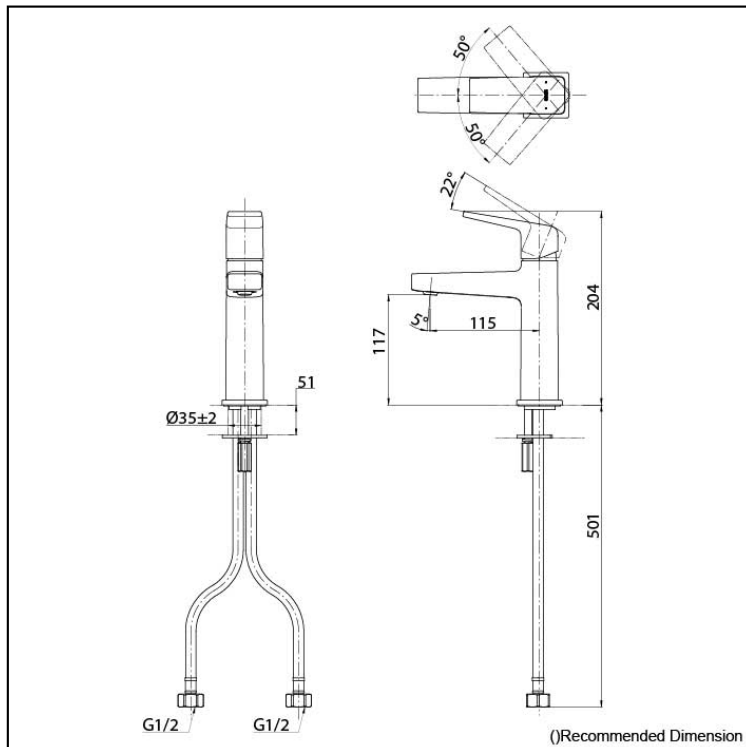

GB Series
Single Lever Lavatory Faucet
(w/o Pop-up Waste)

Features

- Stately squareness and beveled edges imbue a space with dignity
- Gently beveled with balanced highlights accentuate the shape of the gradually narrowing spout
- Easy Installation and Usage
- Long lasting, COMFORT GLIDE mechanism for a smooth operation

Specifications

Finish: Chrome
Material: Brass
Water Pressure: 0.05MPa~1.0MPa

reddot winner 2020

Parts description

- TLG10302T
Single Lever Lavatory Faucet
(w/o Pop-up Waste)

 Polished Chrome

 Polished Nickel #PN