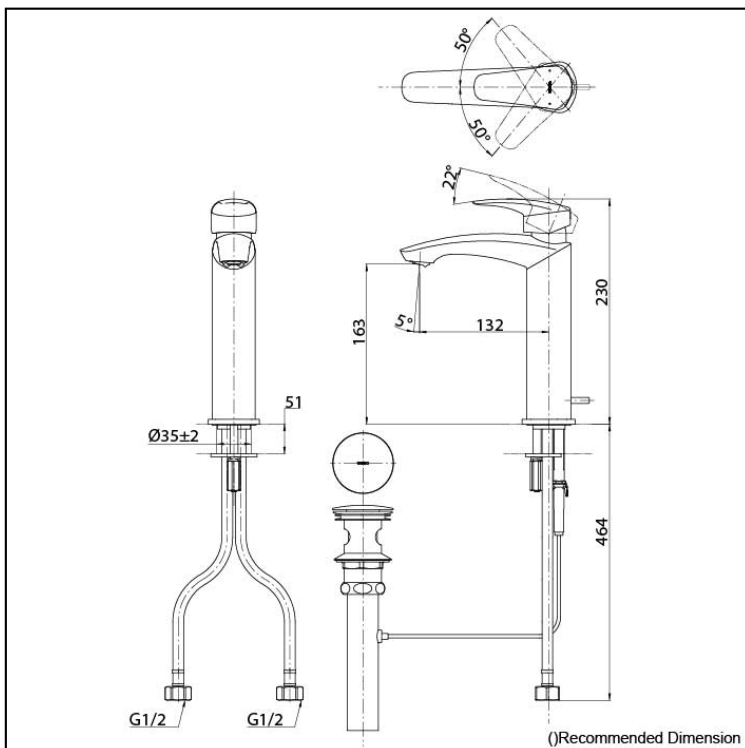

*GM Series  
Single Lever Lavatory Faucet  
for Semi-tall Vessel  
with Pop-Up Waste*

## Specifications

Finish: Chrome  
Material: Brass  
Water Pressure: 0.05MPa~1.0MPa

## Parts description

- TLG09303T  
Single Lever Lavatory Faucet  
for Semi-tall Vessel  
with Pop-Up Waste

Polished Chrome

Polished Nickel # PN

Polished French Gold # PFG

Polished Bronze # PBR

Brushed Nickel # BN