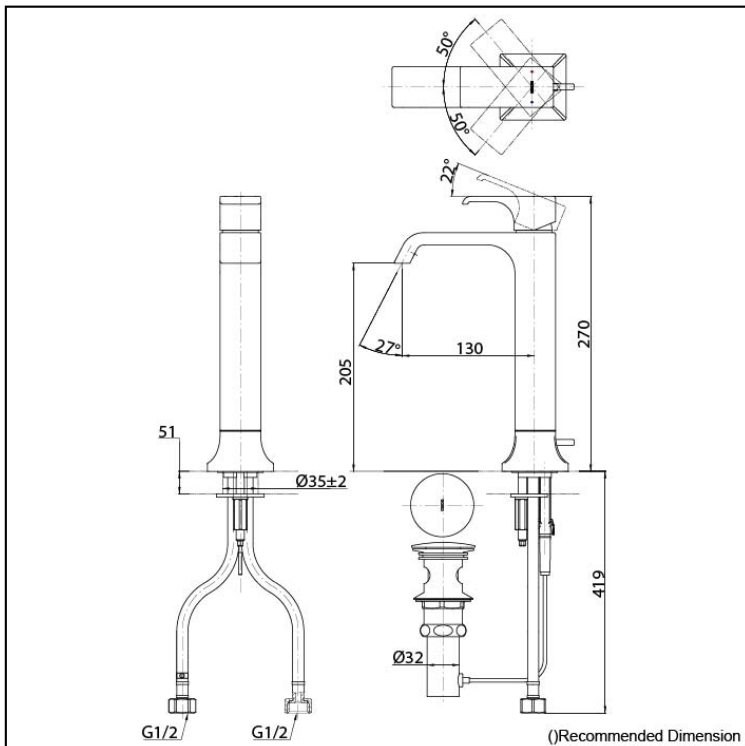

GC Series
Single Lever Lavatory Faucet
for Tall Vessel
with Pop-Up Waste

Features

- Breadth and symbolism of classic design in a contemporary form
- Elegant design that stood the test of time while transitioning to a modern design that reflects the present day
- Easy Installation and Usage
- Long lasting, COMFORT GLIDE mechanism for a smooth operation

Specifications

Finish:	Chrome
Material:	Brass
Water Pressure:	0.05MPa~1.0MPa

Parts description

- TLG08305T
Single Lever Lavatory Faucet
for Tall Vessel
with Pop-Up Waste

Please consult a TOTO representative for details