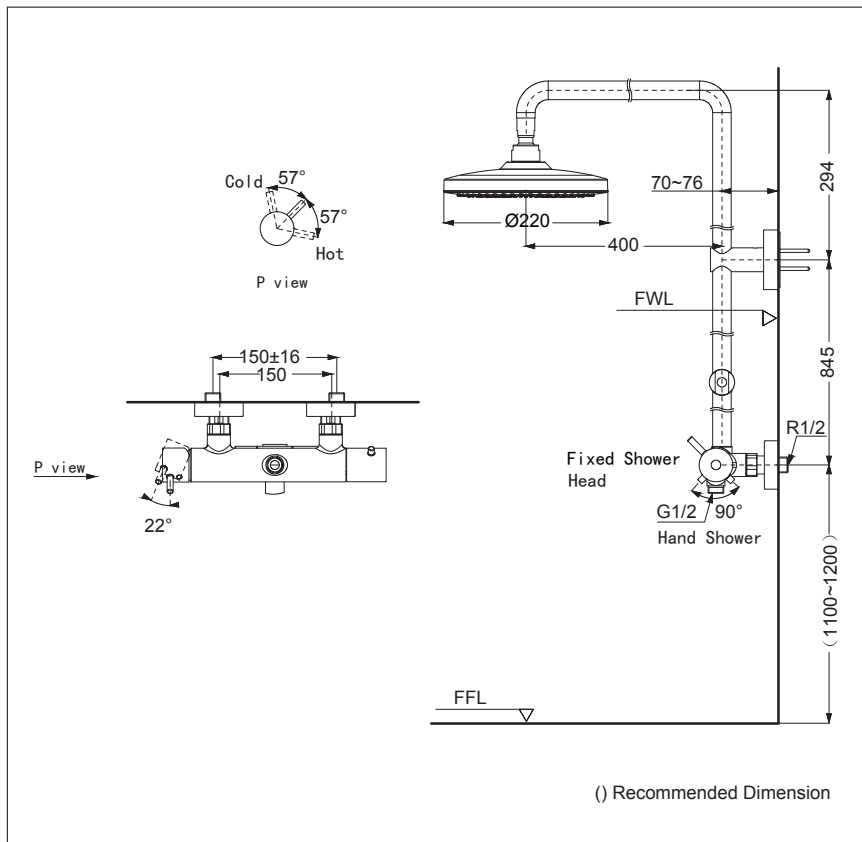

Parts Description

● TBW01302T

Shower Column

with 1Mode Fixed Shower head (Round)
without Hand Shower

Please consult a TOTO representative for details