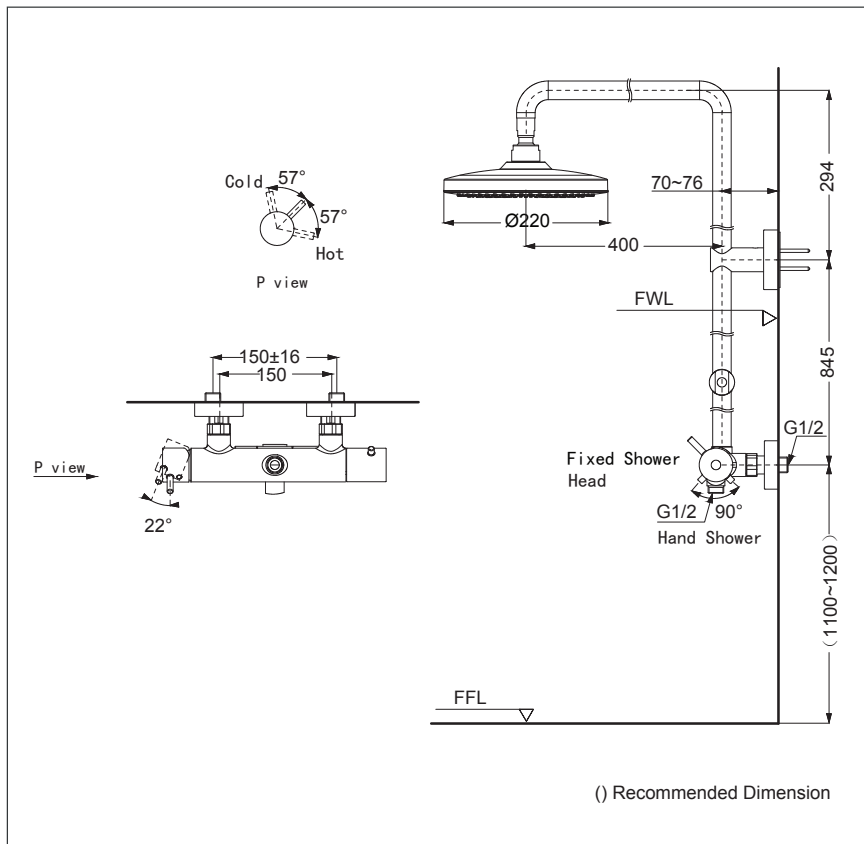

Parts Description

● TBW01302A

Shower Column
with 1Mode Fixed Shower head (Round)
without Hand Shower

Please consult a TOTO representative for details