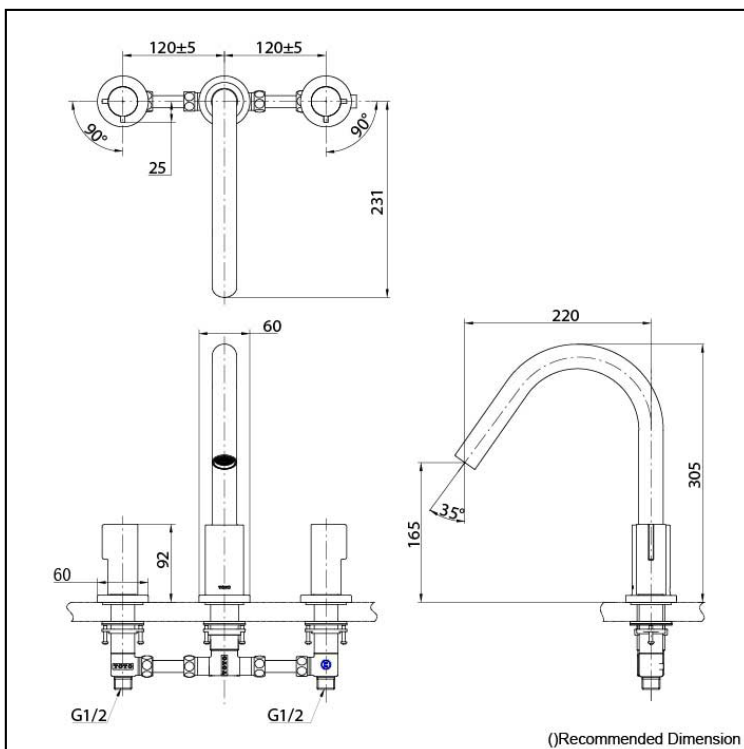

GF Series
Bath Filler Without Shower
(3 Holes)

Features

- Refined cylinder with fine finished inspire a high-end luxury feel
- Delicate workmanship develop a hairline and polished finish that generates a rich contrast in textures that provide delightful feel to the touch
- High corrosion resistance plating
- Easy Installation and Usage

Specifications

Finish:	Chrome
Material:	Brass
Water Pressure:	0.05MPa~1.0MPa

Parts description

- TBG11201T
Bath filler without shower
(3 Holes)

Please consult a TOTO representative for details