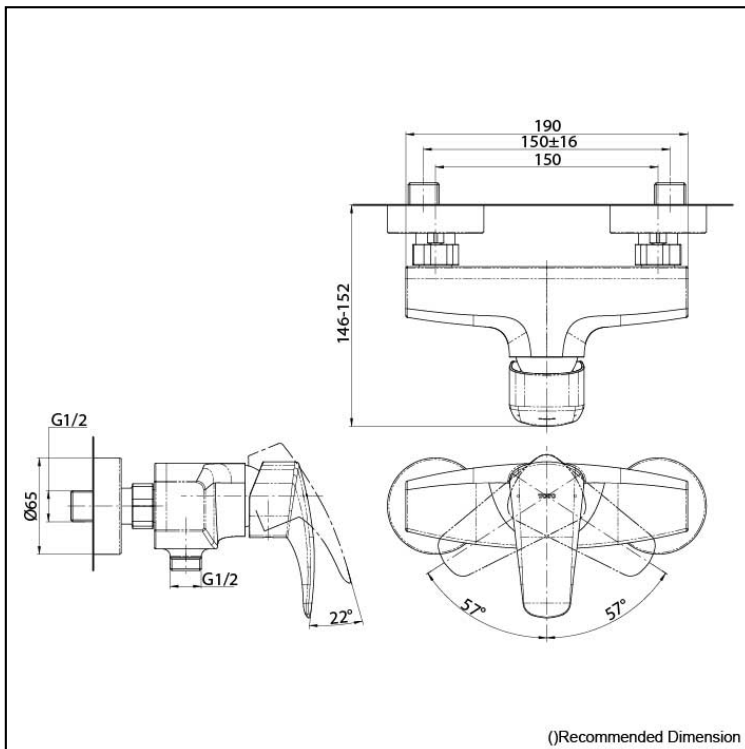

GM Series
Single Lever Shower Mixer
Without Hand Shower Set

Features

- Bold parallel arches and reflective curves in an assertive design
- A majestic dignity of outstanding architecture - the arch of its spout and columnar body imposing a further accentuated presence that highlights its edges
- Easy Installation and Usage
- Long lasting, COMFORT GLIDE mechanism for a smooth operation

Specifications

Finish: Chrome
Material: Brass
Water Pressure: 0.05MPa~1.0MPa

Parts description

- TBG09301T
Single Lever Shower Mixer
Without Hand Shower Set

 Polished Chrome

 Polished Nickel #PN

 Brushed Nickel #BN