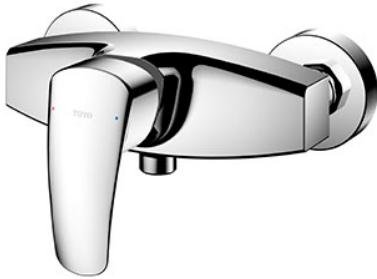

GM Series
Single Lever Shower Mixer
Without Hand Shower Set

Features

- Bold parallel arches and reflective curves in an assertive design
- A majestic dignity of outstanding architecture - the arch of its spout and columnar body imposing a further accentuated presence that highlights its edges
- Easy Installation and Usage
- Long lasting, COMFORT GLIDE mechanism for a smooth operation

Specifications

Finish: Chrome
Material: Brass
Water Pressure: 0.05MPa~1.0MPa

Parts description

- TBG09301T
Single Lever Shower Mixer
Without Hand Shower Set

 Polished Chrome

 Polished Nickel #PN

 Brushed Nickel #BN