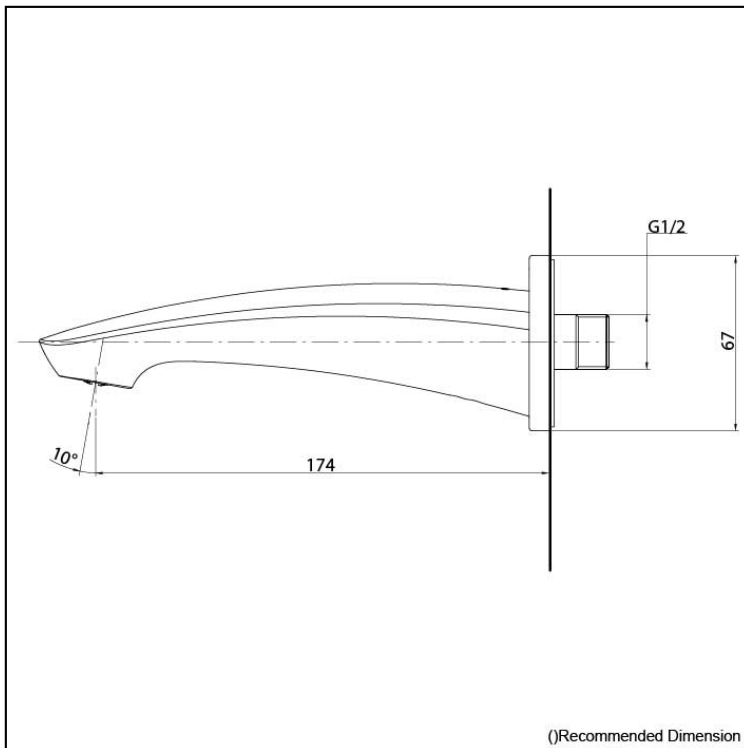

GM Series Bath Spout

Features

- Bold parallel arches and reflective curves in an assertive design
- A majestic dignity of outstanding architecture - the arch of its spout and columnar body imposing a further accentuated presence that highlights its edges
- High corrosion resistance plating
- Easy Installation and Usage

Specifications

Finish:	Chrome
Material:	Brass
Water Pressure:	0.05MPa~1.0MPa

Parts description

- TBG09001T
Bath Spout

Please consult a TOTO representative for details