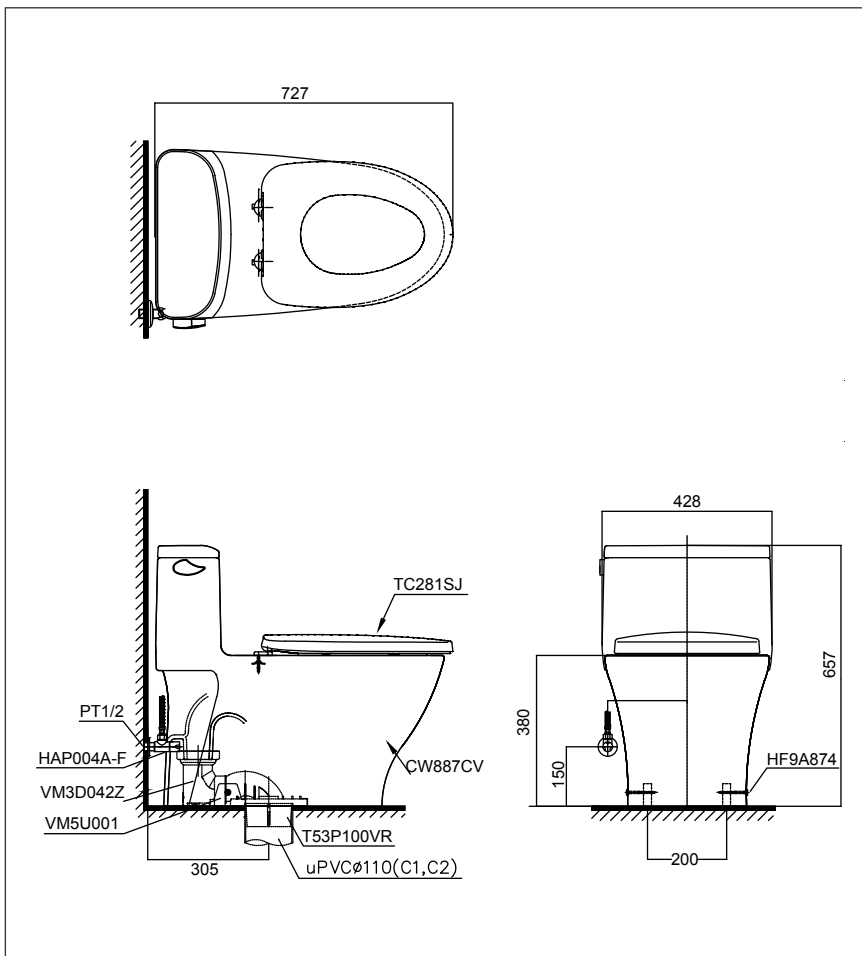

### One Piece Toilet

## Features

- Modern & luxury design
- Stain Resistant, Easy-to-clean Surface with CEFIONTECT Technology
- TORNADO Flush System, WATER SAVING (4.8L)
- Fully skirted styling with a concealed trapway for easy cleaning

## Specifications

- Flush System : TORNADO  
 Bowl Shape : Elongated  
 Water Use : 4.8L  
 Rough-in : 305 mm  
 Seat&Cover : TC281SJ  
 Size : 428 x 727 x 657 mm  
 with CEFIONTECT

Please consult a TOTO representative for details