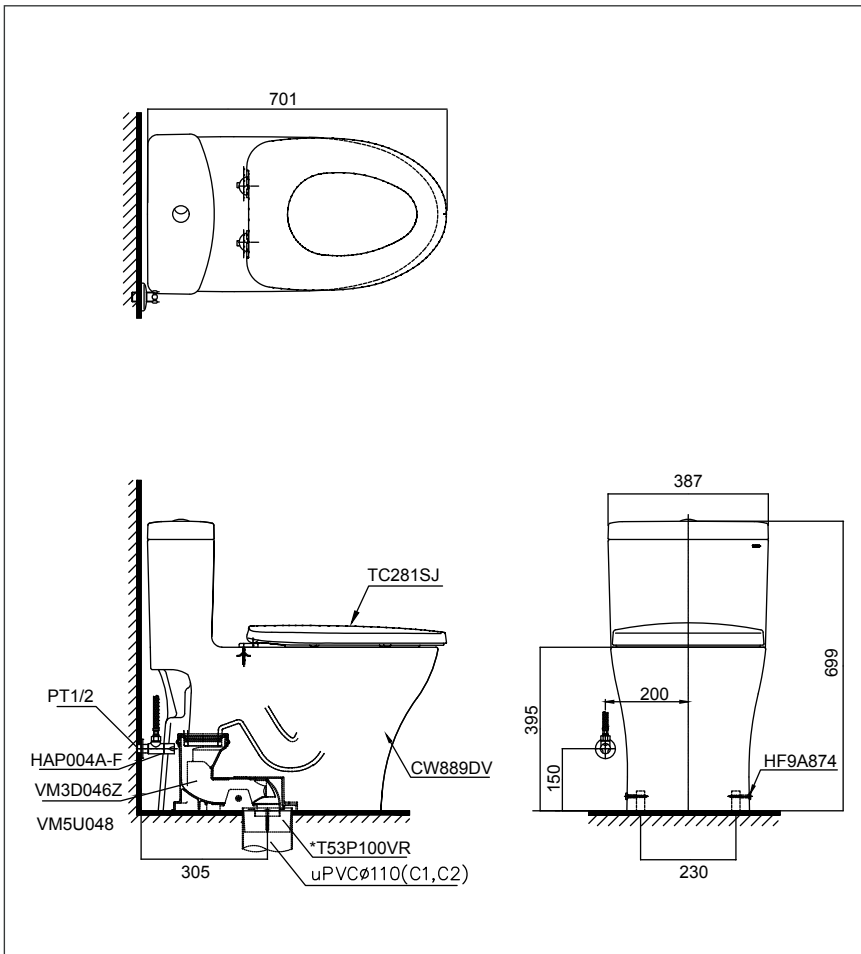

One Piece Toilet

Features

- Modern & luxury design
- Stain Resistant, Easy-to-clean Surface with CEFIONTECT Technology
- TORNADO FLUSH System, WATER SAVING (4.5L/3L)
- Fully skirted styling with a concealed trapway for easy cleaning

Specifications

Flush System	: TORNADO
Bowl Shape	: Elongated
Water Use	: 4.5 / 3 L
Rough-in	: 305 mm
Seat&Cover	: TC281SJ
Size	: 387 x 701 x 699 mm

with CEFIONTECT

Please consult a TOTO representative for details