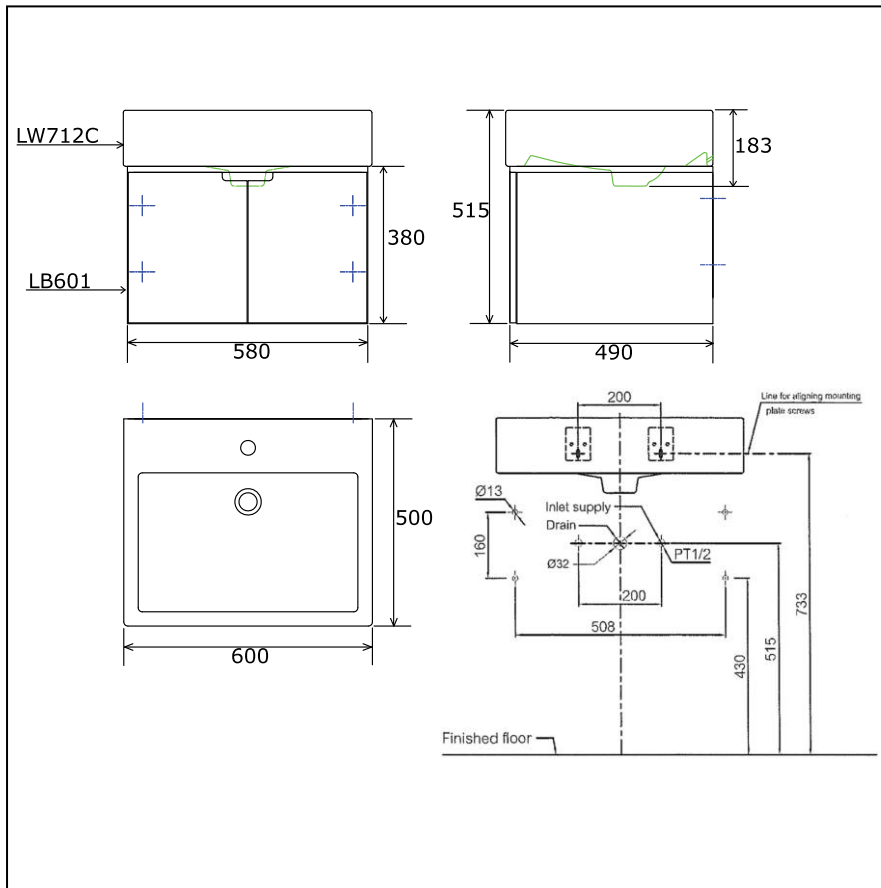

Colors

- (Beige Color)
- (Gray Color)

Please consult a TOTO representative for details