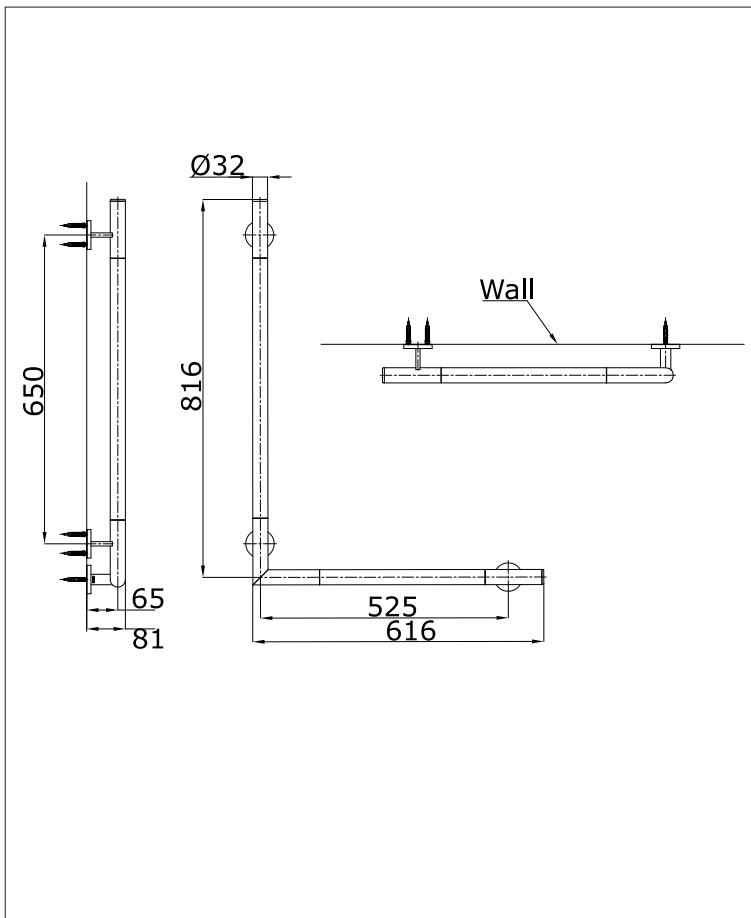

Hand Rail

Features

- Luxury Stylish Design
- Durable Quality

Specifications

Size : 816 x 616 mm, Ø32 mm

Material : Stainless,
soft PVC coating (wood)

Parts Description

● GYHR86W

L Shape Handrail
with Installation Bolt

Colors

Dark Wood

Please consult a TOTO representative for details