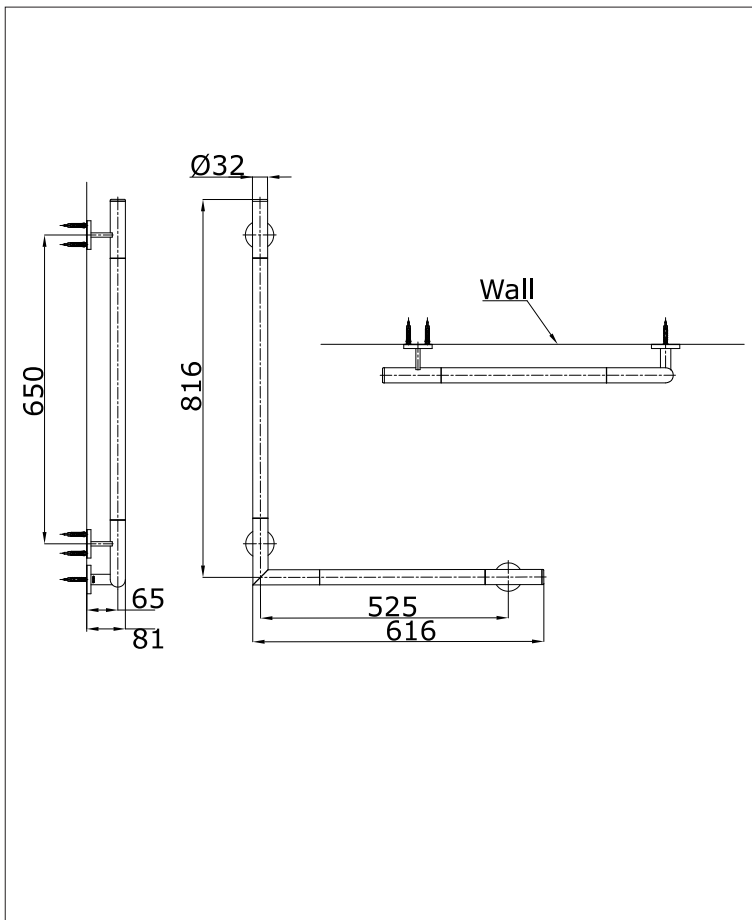

Colors

Dark Wood

Please consult a TOTO representative for details