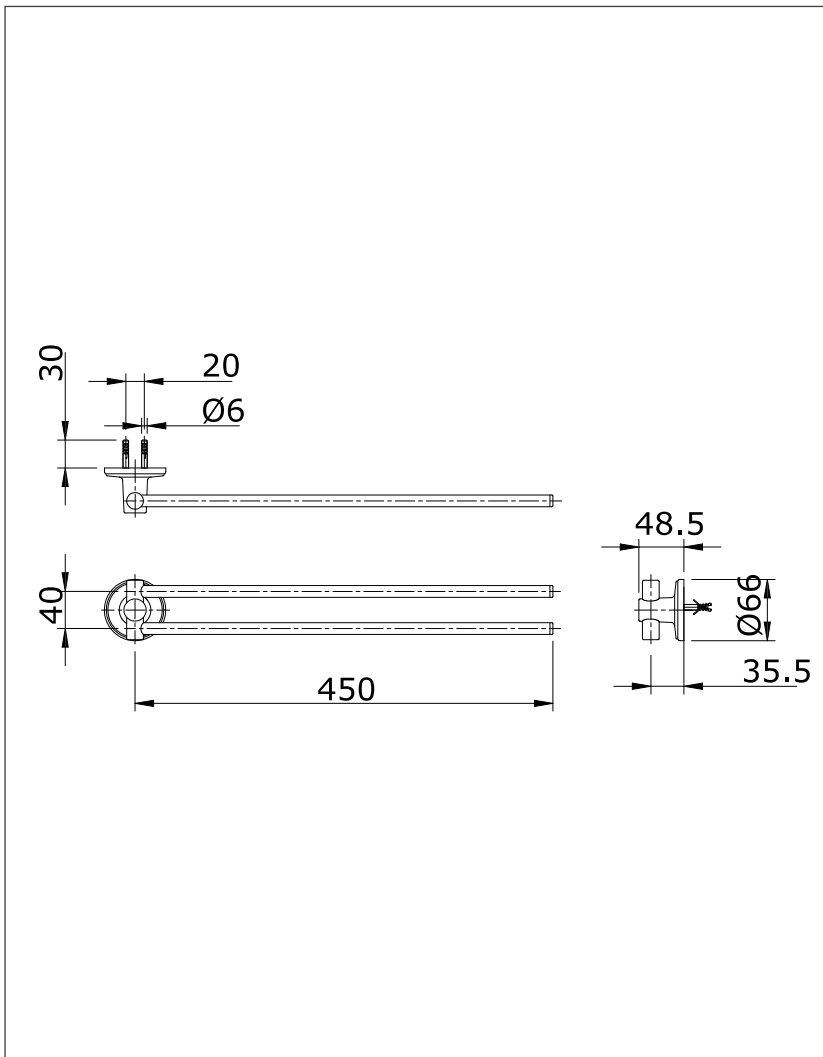

Double Towel Bar

TX725AC

Features

- Simple Installation, easy to use

Specifications

- Material : Brass
- Finish : Nickel chrome
- Length : 450 mm

Parts Description

- TX725AC
Swivel Double Towel Bar