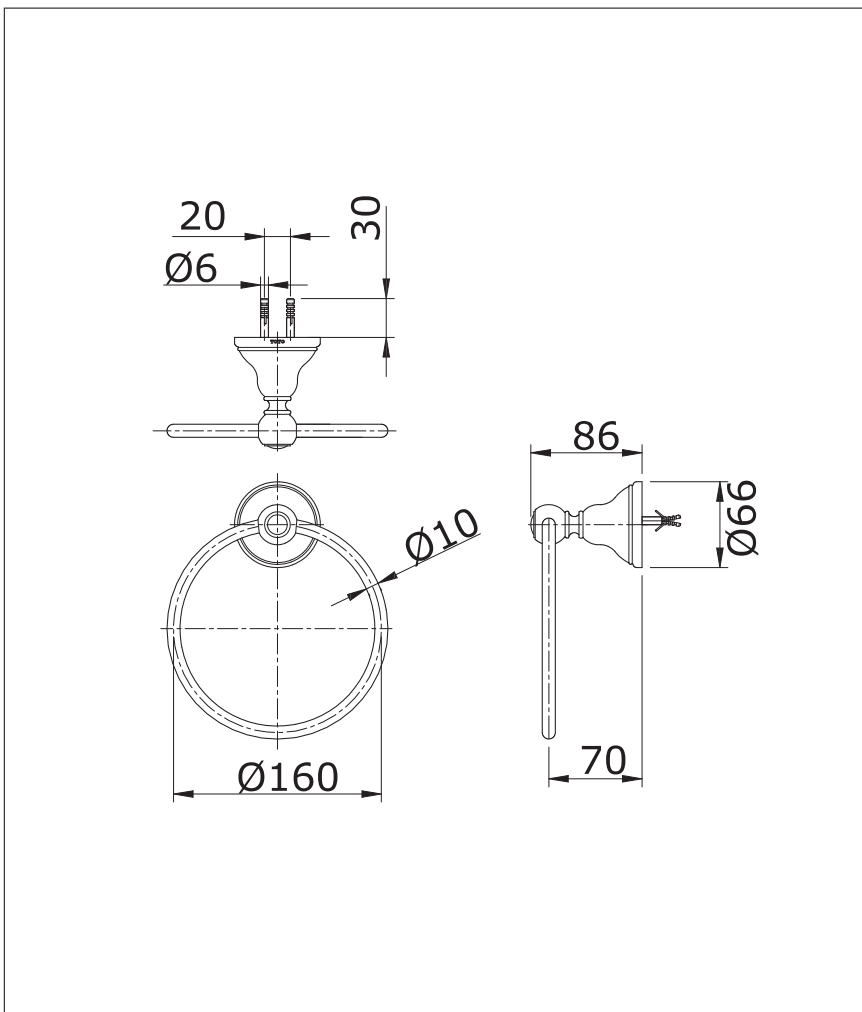

CURIO
Towel Ring

TX702AC**F**eatures

- Simple installation, easy to use

**S**pecifications

Finish : Nickel Chrome

Material : Brass

Parts Description

- TX702AC

Towel Ring

Please consult a TOTO representative for details