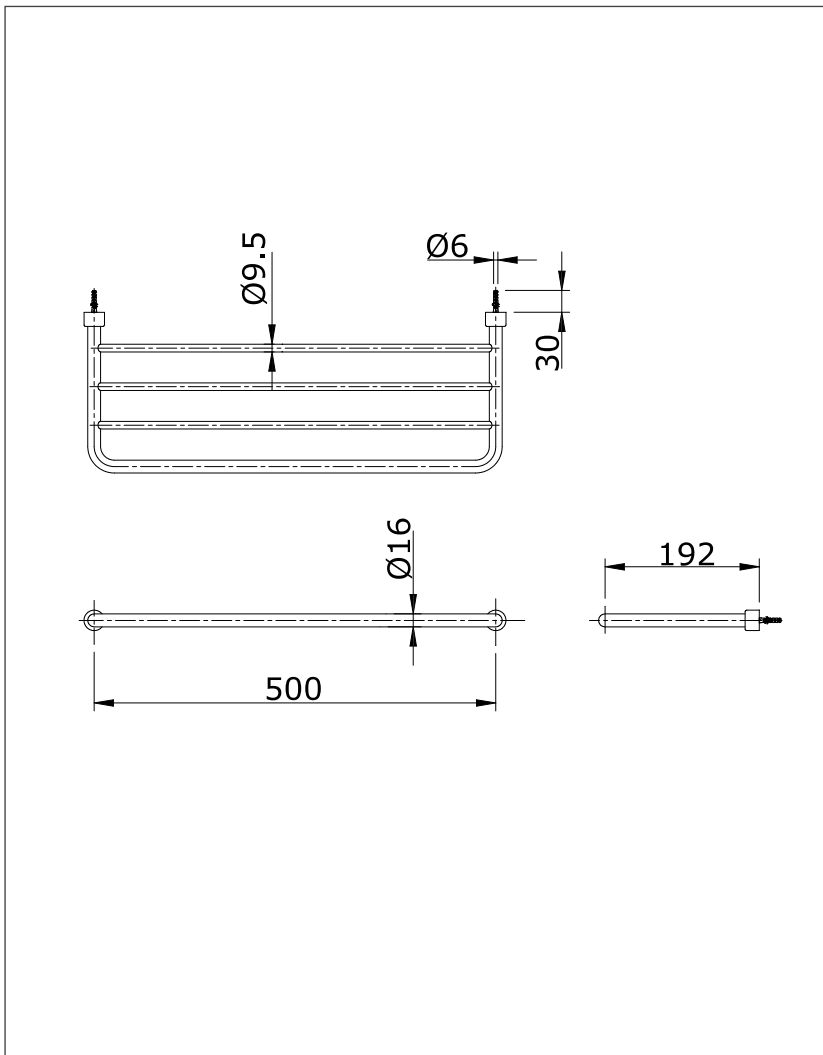

Towel Shelf

TX4A

Features

- Easy Installation and usage
- Durable finishes

Specifications

Material	: Brass
Finish	: Nickel chrome
Length	: 500 mm

Parts Description

- TX4A