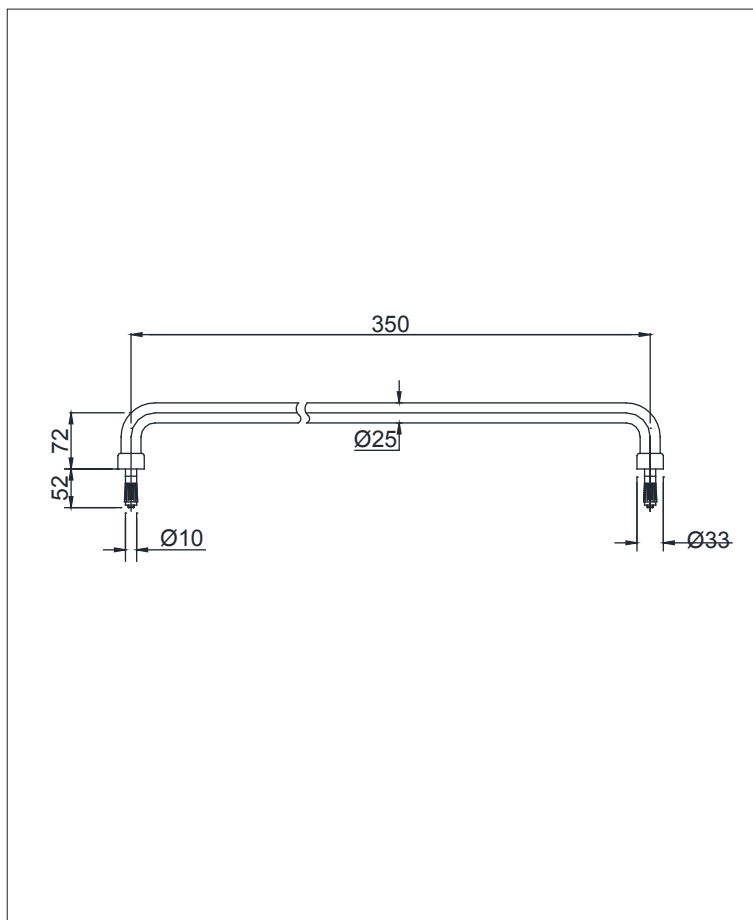

TOTO

PUBLIC

TX3A1

Hand Rail

Features

- Highly resistant to scratches and stains
- Requires less maintenance
- Ideal for use in public areas
- Essential for handicap toilet

Specifications

Size : 350 mm (Ø 25)

Material : Stainless Steel

Parts Description

- **TX3A1**
Handrail

Please consult a TOTO representative for details