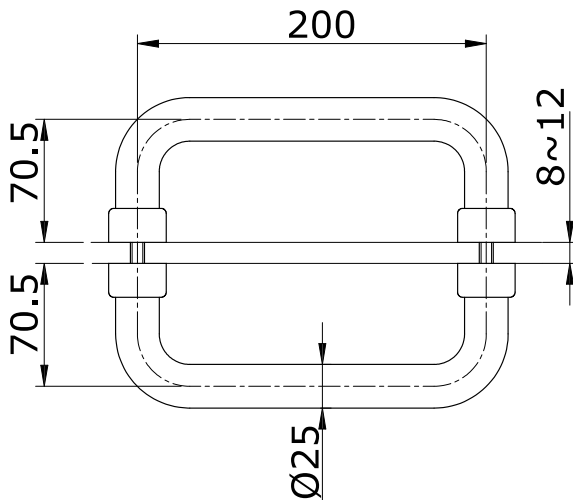

Door Handle

TX10A

Features

- Easy Installation and usage
- Durable finishes

Specifications

Material	: Brass
Finish	: Nickel chrome
Size	: 200 mm

Parts Description

- TX10A
Shower Room Door Handle