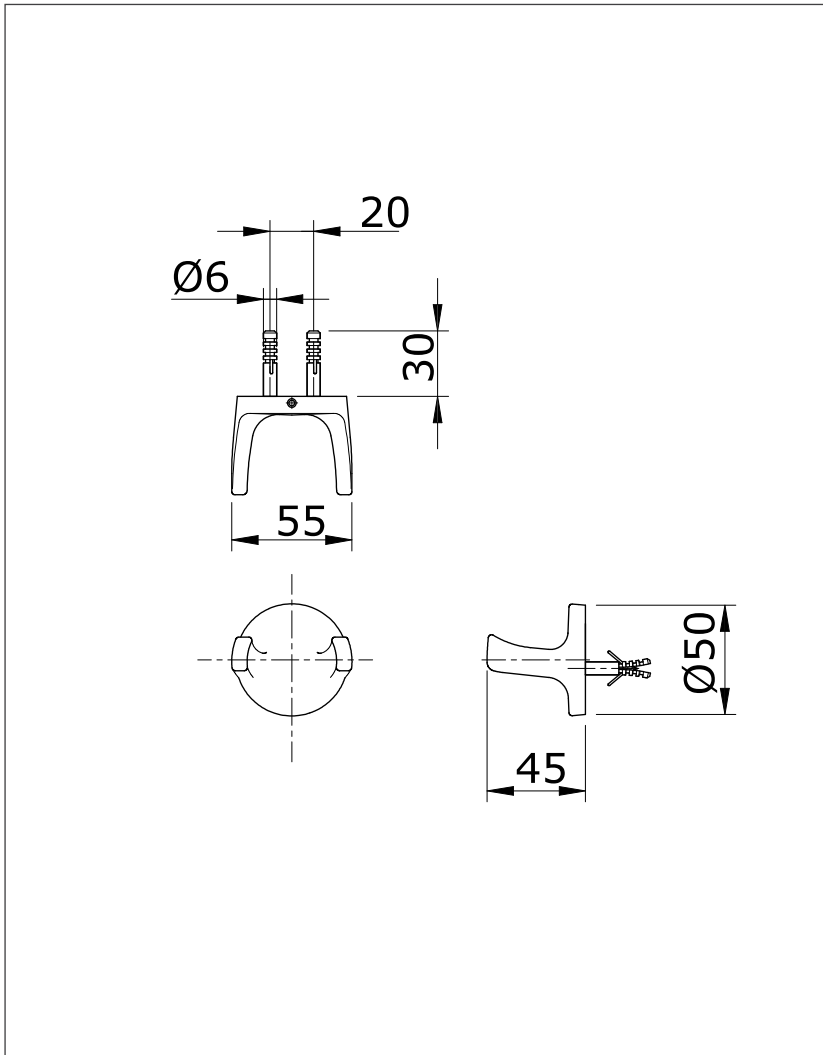

Double Robe Hook

TS118WSB

Features

- Easy Installation and usage
- Durable finishes

Specifications

Material	: Brass
Finish	: Nickel chrome
Size	: 55x45 mm

Parts Description

- **TS118WSB**

Double Robe Hook

Please consult a TOTO representative for details