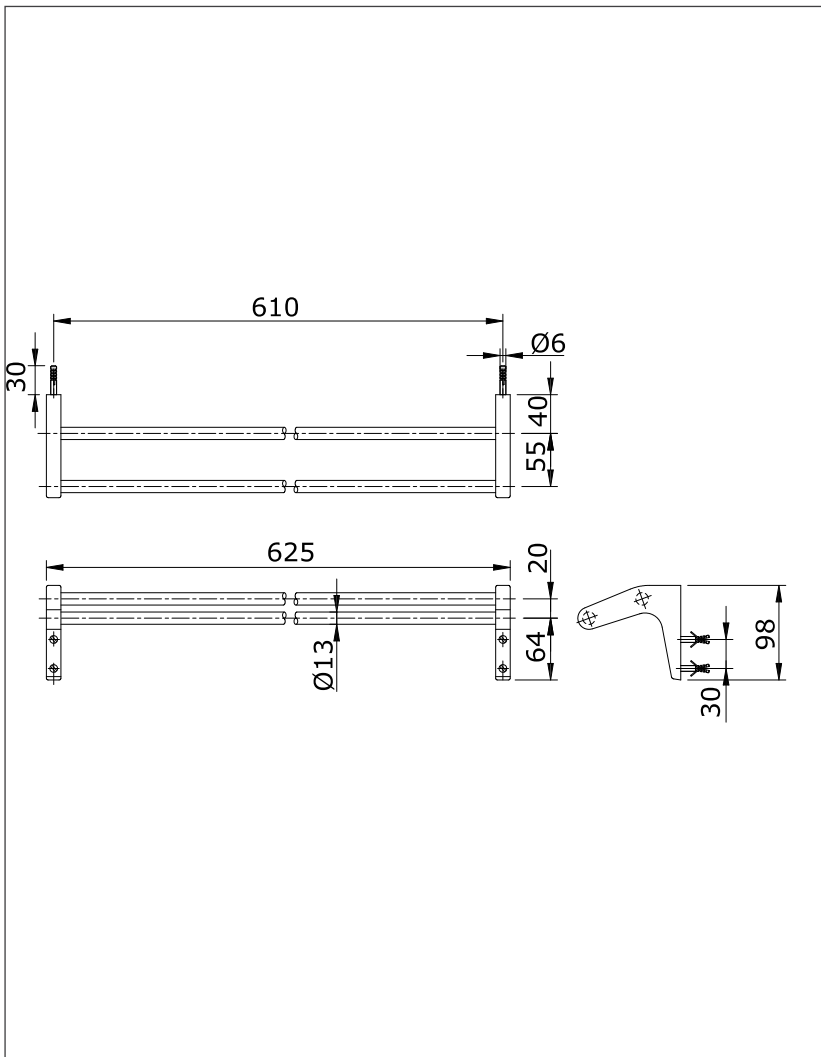

Parts Description

- TS113W

Double Towel Bar

Please consult a TOTO representative for details