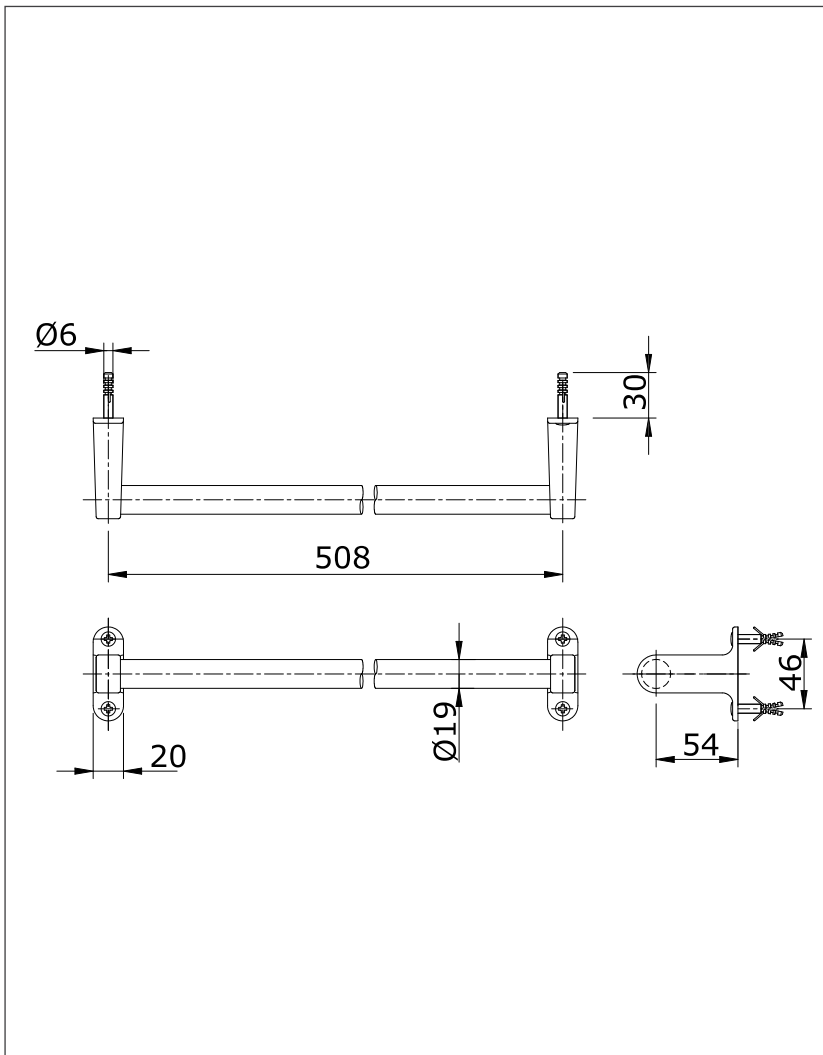

Parts Description

- TS113A2

Towel Bar

Please consult a TOTO representative for details