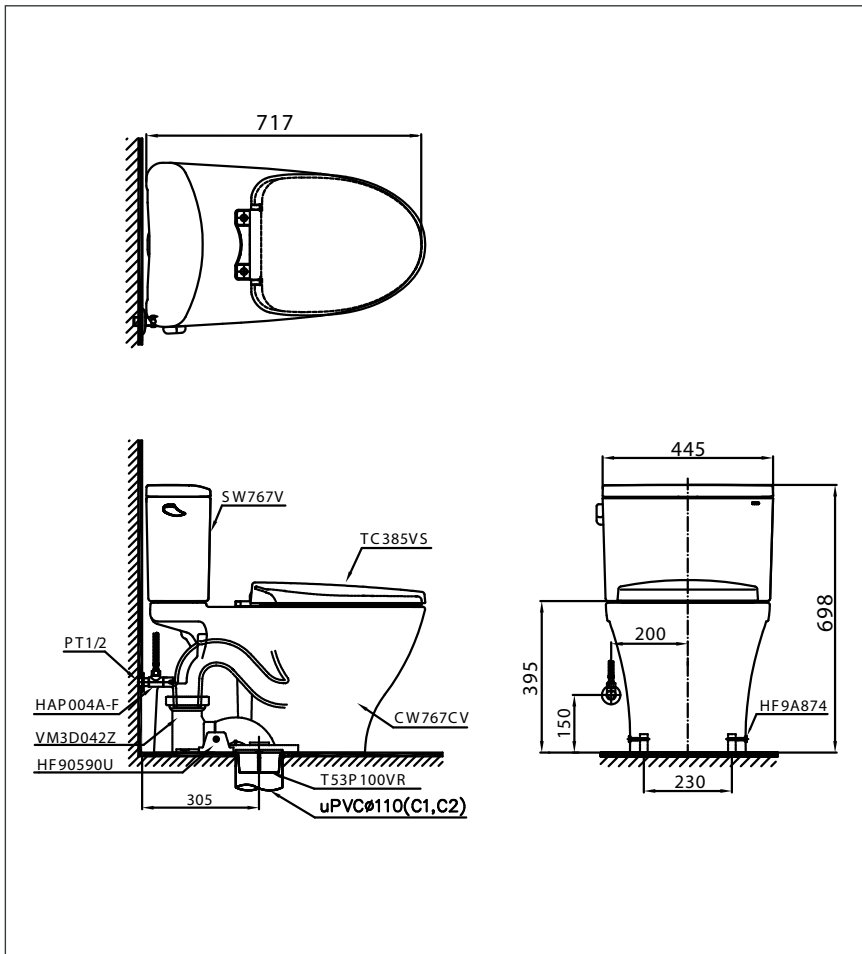

Close Coupled Toilets

Features

- Modern & luxury design
- Stain Resistant, Easy-to-clean Surface with CEFIONTECT Technology
- TORNADO Flush System, WATER SAVING (4.8L)
- Fully skirted styling with a concealed trapway for easy cleaning

Specifications

- Flush System : TORNADO
 Bowl Shape : Elongated
 Water Use : 4.8L
 Rough-in : 305 mm
 Seat&Cover : TC385VS
 Size : 445 x 717 x 698 mm

with CEFIONTECT

Please consult a TOTO representative for details