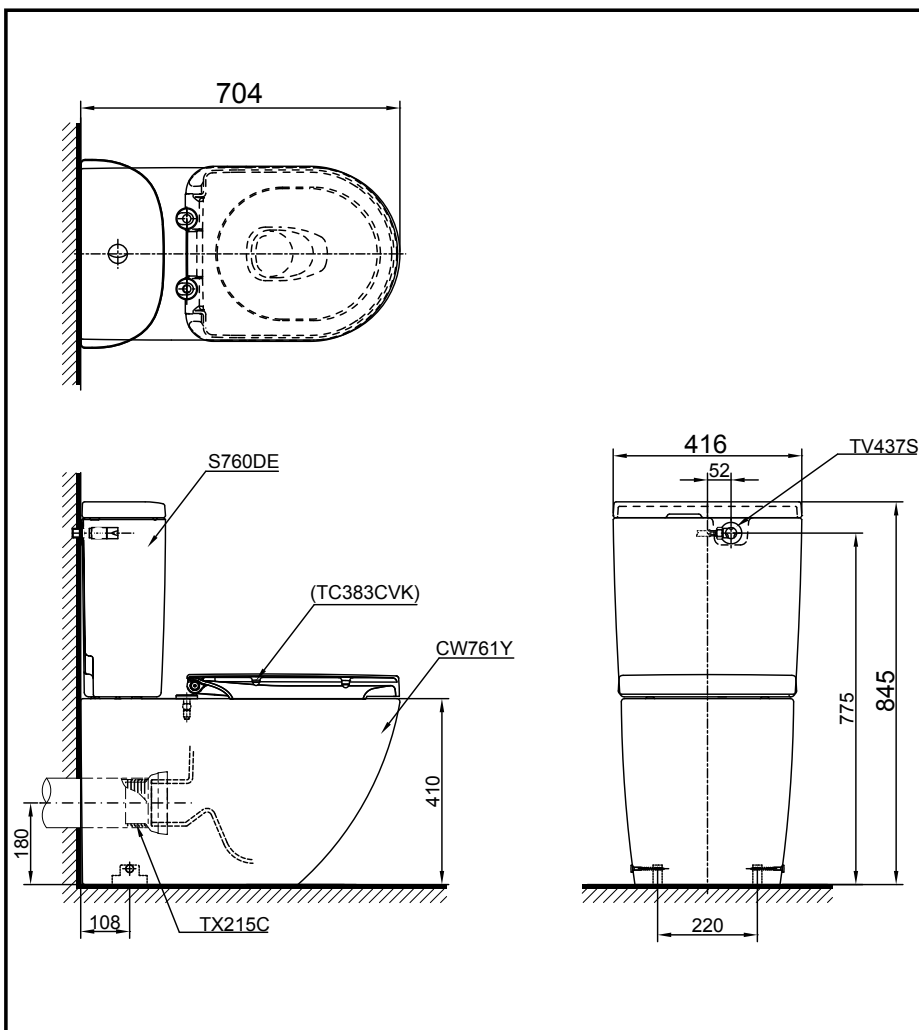

Colors

White (cefiontect)

Please consult a TOTO representative for details