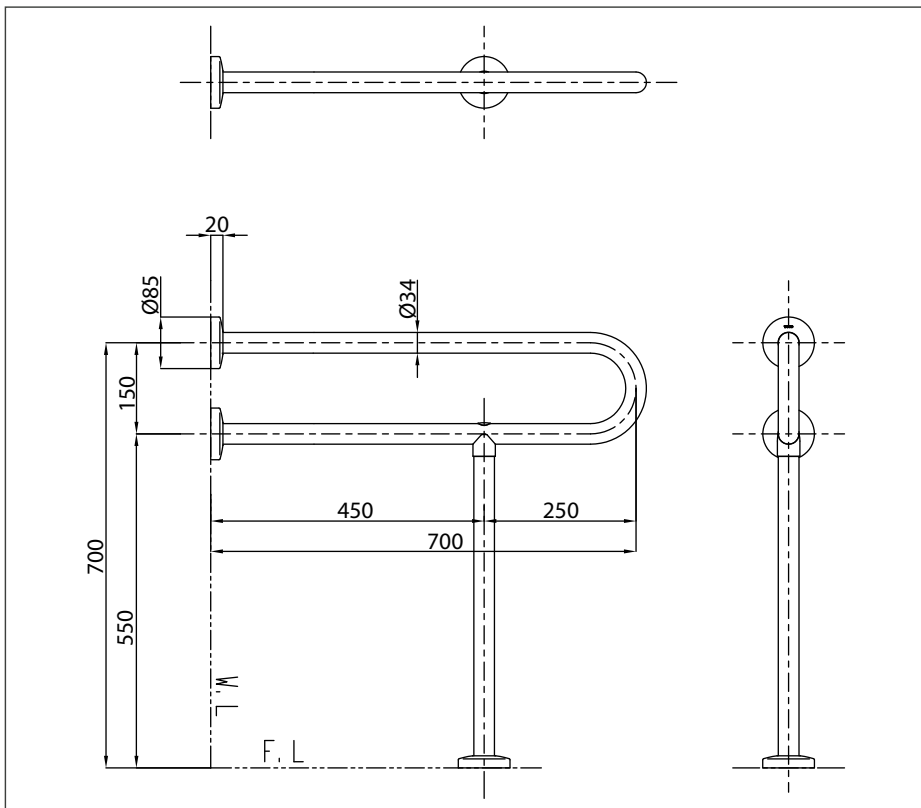

Features

- Multi-use handrails can be easily used by physical challenged people in public.
- Exquisite appearance.
- Durable anti-fouling.
- Easy to install and use.

Specifications

Length : 700 mm., Ø34 mm

Parts description

- T113BP22
Handrail for Lavatory
without Installation Bolt
(T110D3R x 3 Pcs.)

Please consult a TOTO representative for details