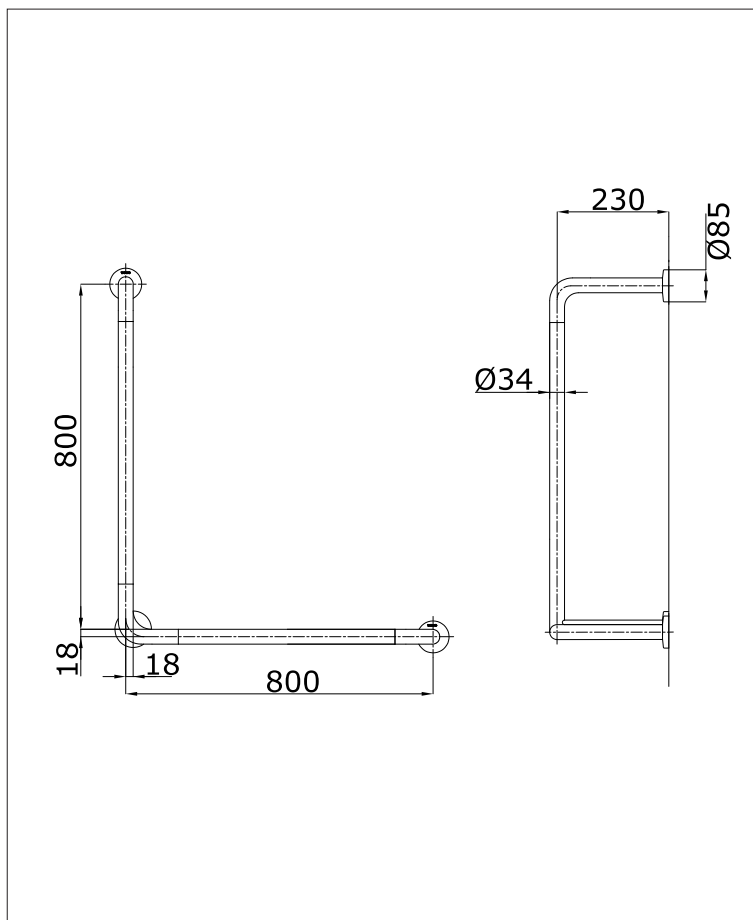

Hand Rail**F**eatures

- Highly resistant to scratches and stains
- Requires less maintenance
- Ideal for use in public areas
- Essential for handicap toilet

Specifications

Size : 800x800 mm (Ø 34)

Material : Stainless Steel

**P**arts Description

- **T113BL11**
Handrail

Please consult a TOTO representative for details