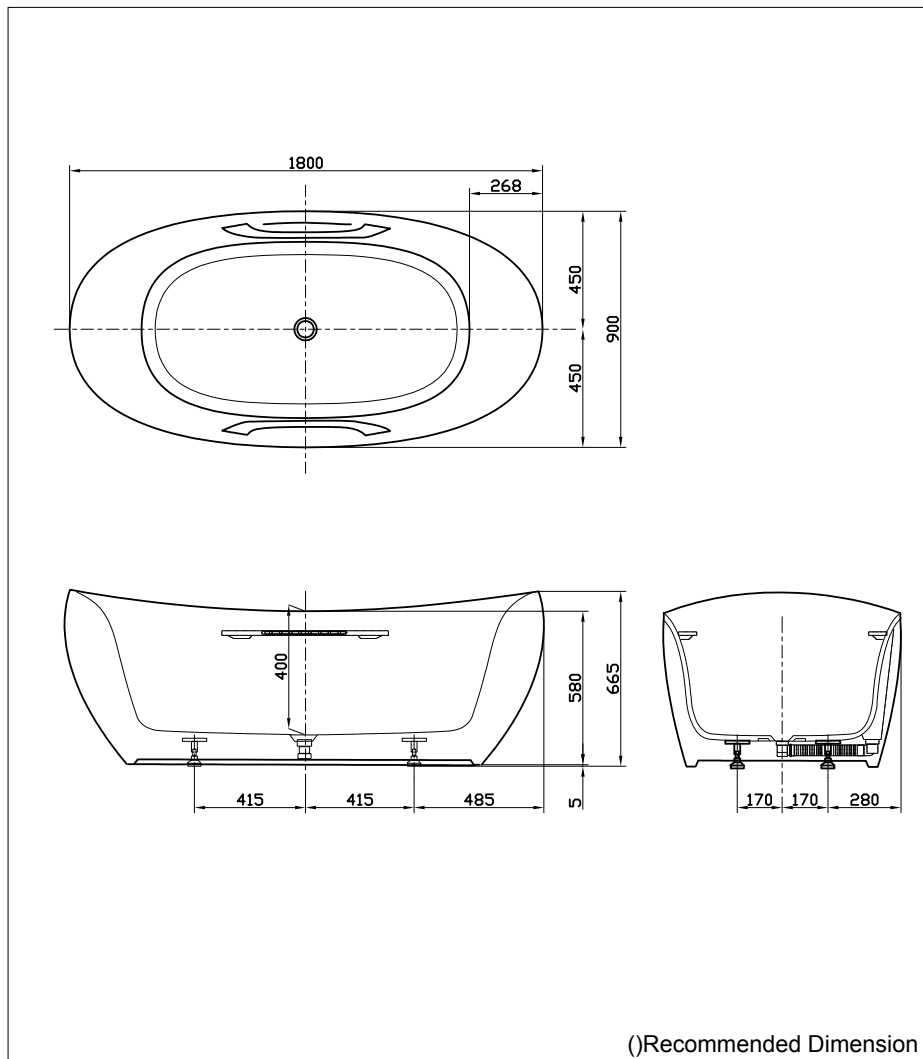

Specifications

Size : 1800W x 900D x 665H mm
Actual : 375L
Capacity

Parts description

- **PJY1814HPWE**
Galaline Free Standing Bathtub
w/ Hand Grip

Colors

- Matte White

Please consult a TOTO representative for details