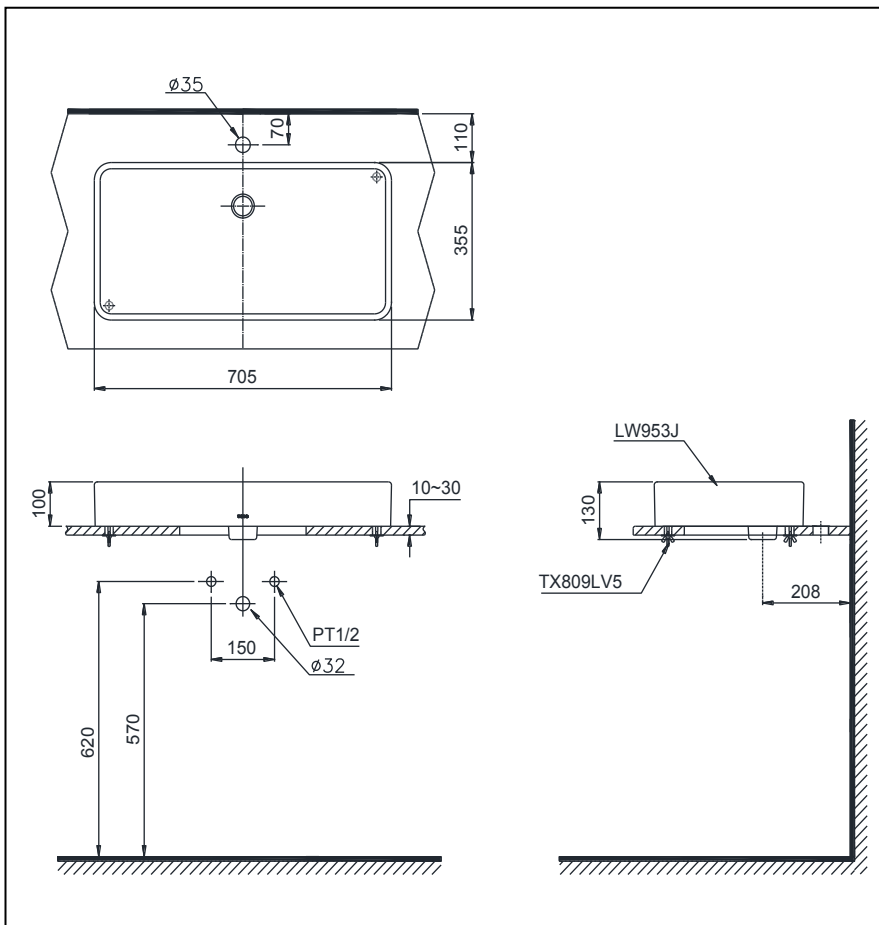

Drawing:

Please consult a TOTO representative for details