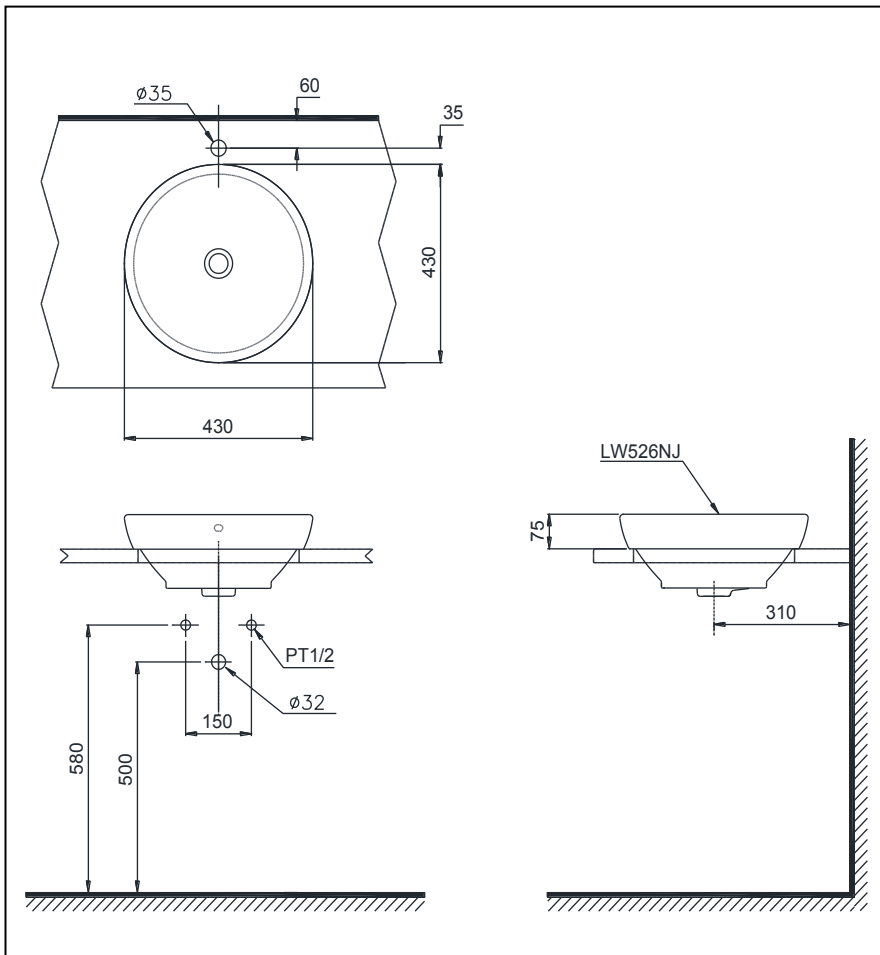

Drawing:

Please consult a TOTO representative for details