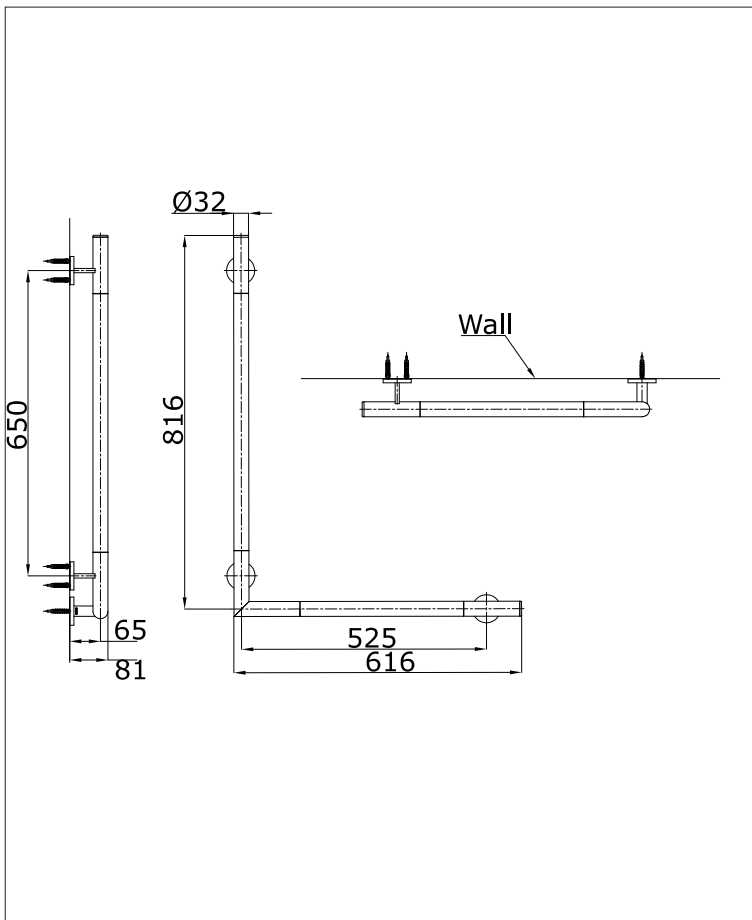

Colors

White

Please consult a TOTO representative for details