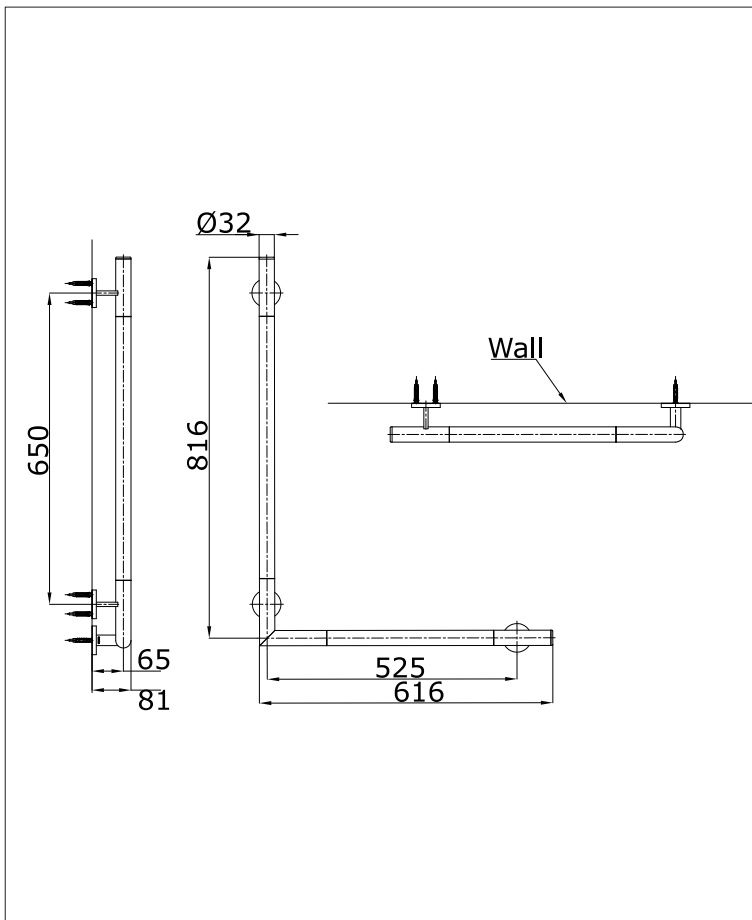

### Hand Rail

### Specifications

Size : 800 x 600 mm, Ø32 mm

### Parts Description

- **GYHR86M**  
L Shape Handrail  
with Installation Bolt