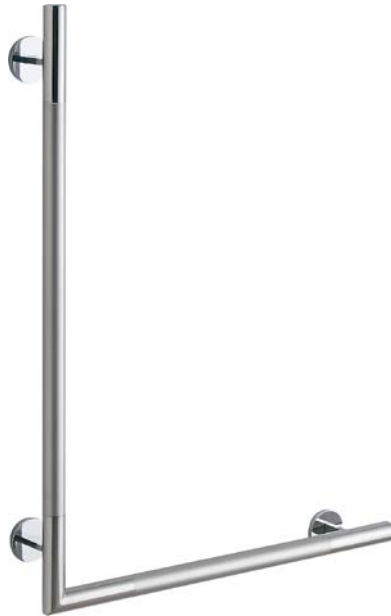

### Hand Rail

### Features

- Luxury Stylish Design
- Durable Quality

### Specifications

Size : 800 x 600 mm, Ø32 mm

### Parts Description

- **GYHR86M**  
L Shape Handrail  
with Installation Bolt