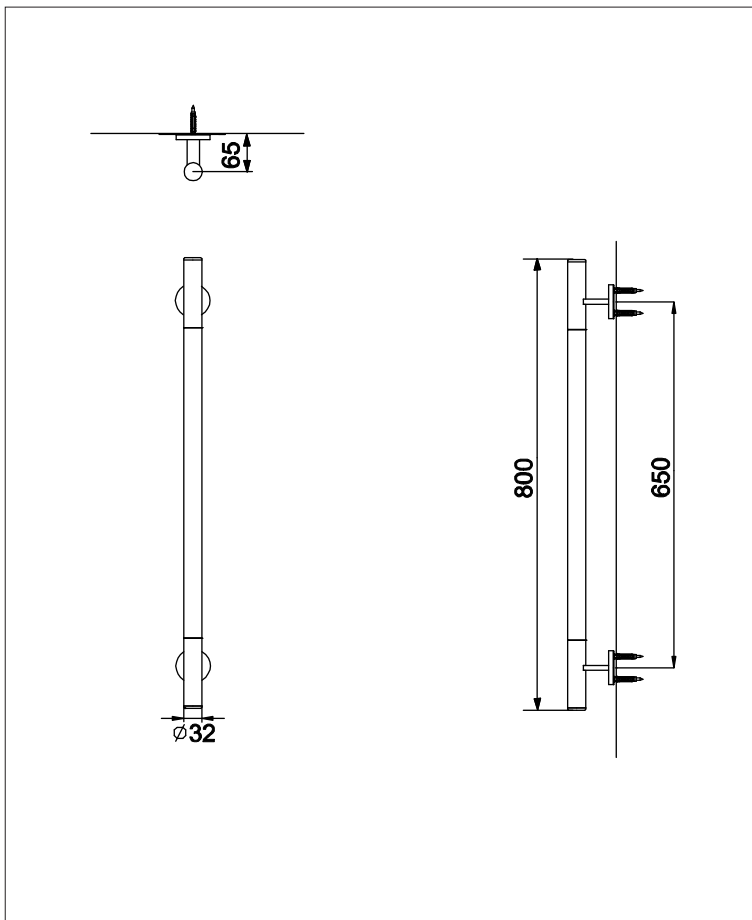

*Hand Rail***F**eatures

- *Luxury Stylish Design*
- *Durable Quality*

**S**pecifications

*Size* : 800 mm, Ø32 mm

*Material* : Stainless Steel + Wood

**P**arts Description**● GYHR800W#MWW**

*I Shape Handrail  
with Installation Bolt*