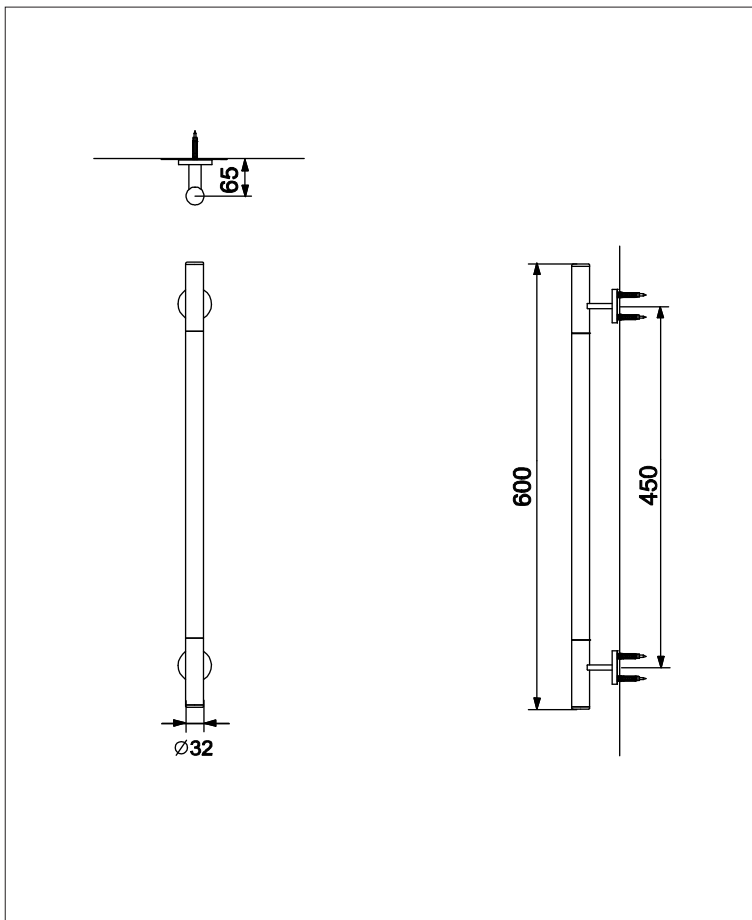

Hand Rail

Features

- Luxury Stylish Design
- Durable Quality

Specifications

Size : 600 mm

Material : Stainless Steel

Parts Description

- GYHR600W#NW1
Handrail