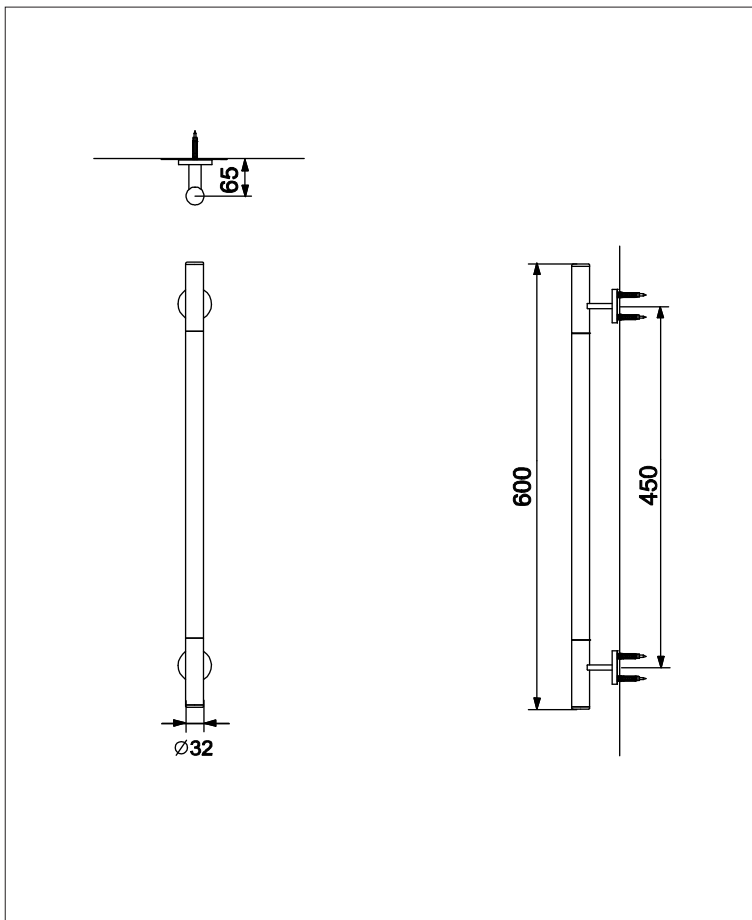

*Hand Rail***F**eatures

- *Luxury Stylish Design*
- *Durable Quality*

**S**pecifications

*Size* : 600 mm, Ø32 mm

*Material* : Stainless Steel + Wood

**P**arts Description**● GYHR600W#MWW**

*I Shape Handrail  
with Installation Bolt*