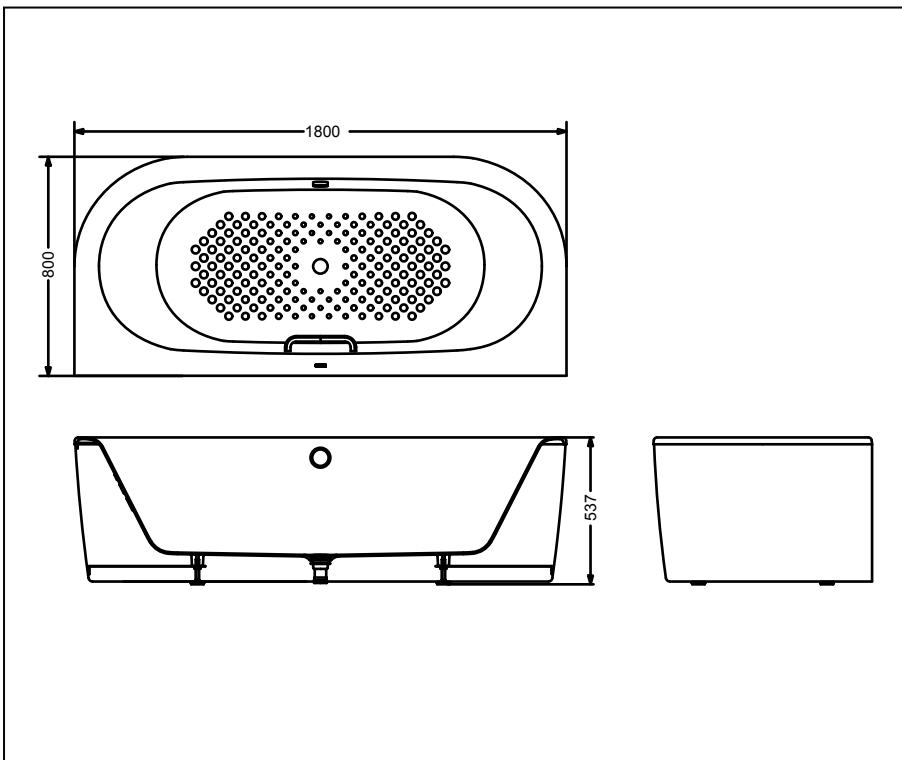

## **F**eatures

- *D shape simple design*
- *New skirt are more perfectly harmony with the bathtub.*
- *Super smooth leaves no space for dirt to stay.*
- *Anti-slip bathtub bottom.*

## **S**pecifications

*Size* :1800W x 800D x 537H mm

*Actual Capacity* :210L