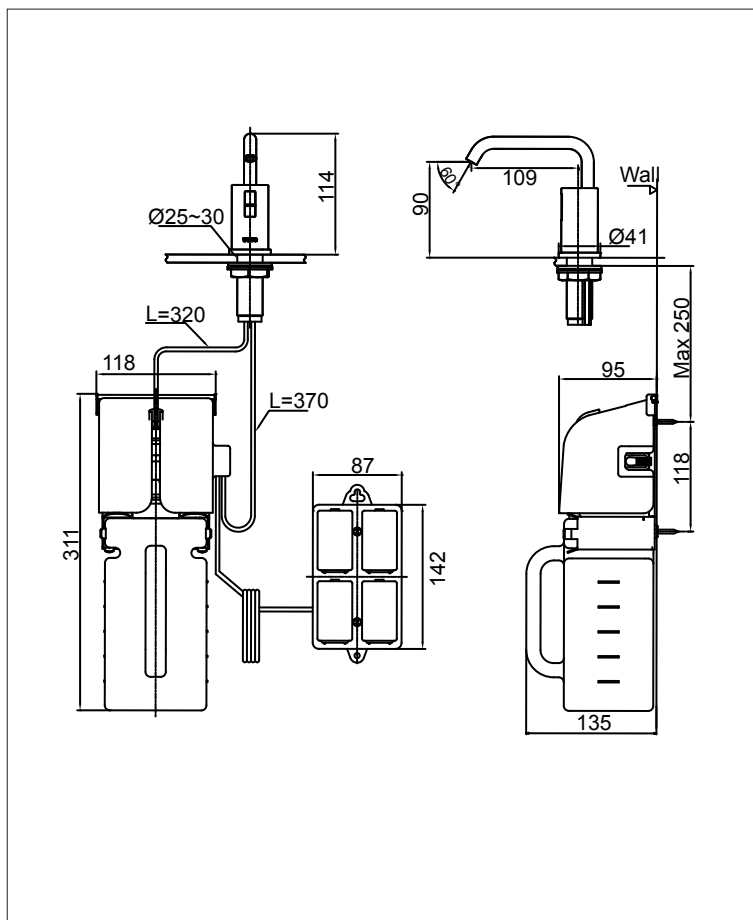

*Automatic Soap Dispenser***DSE101K****F**eatures

- Hands-free usage increase hygiene level
- Removable soap tank, convenient to refill soap at ease

Specifications

Size : 41W x 131D x 114H mm

Material : Nickel Chrome

Parts Description**● DSE101K**

Automatic Soap Dispenser

Battery type

Please consult a TOTO representative for details