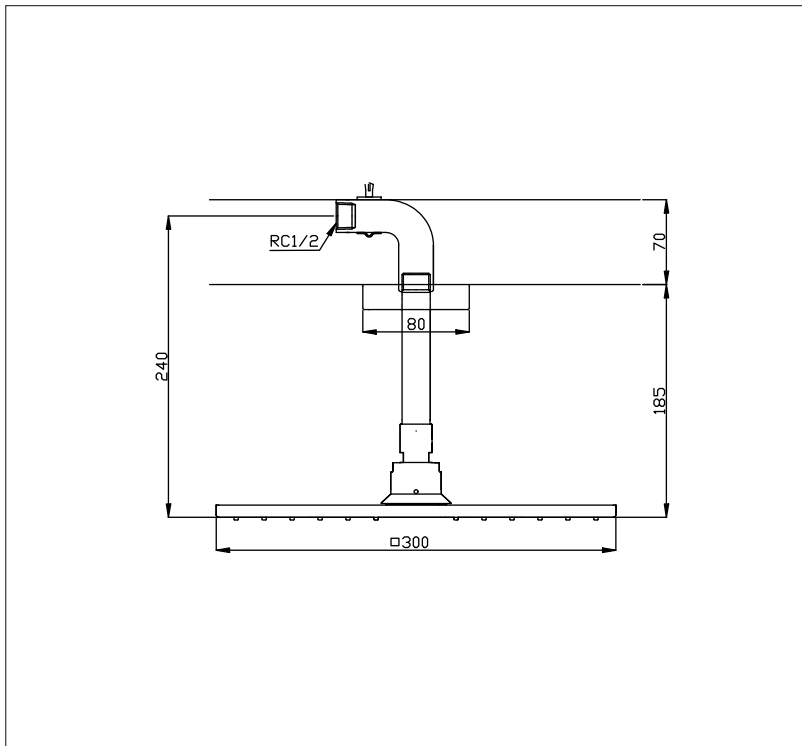

# TOTO | SHOWER FITTINGS

Aerial Fixed Shower Head

**DBX114-1CAM**

## Features

- Aerated water with a pulsating function
- Less water to produce a voluminous flow of water regardless of the showerhead size

## Specifications

Finish : Nickel Chrome

Size : 300 x 300 mm

TOTO  
GREEN  
CHALLENGE

## Parts Description

- **DBX114-1CAM**  
Aerial Fixed Shower Head  
(Ceiling Type)

Please consult a TOTO representative for details