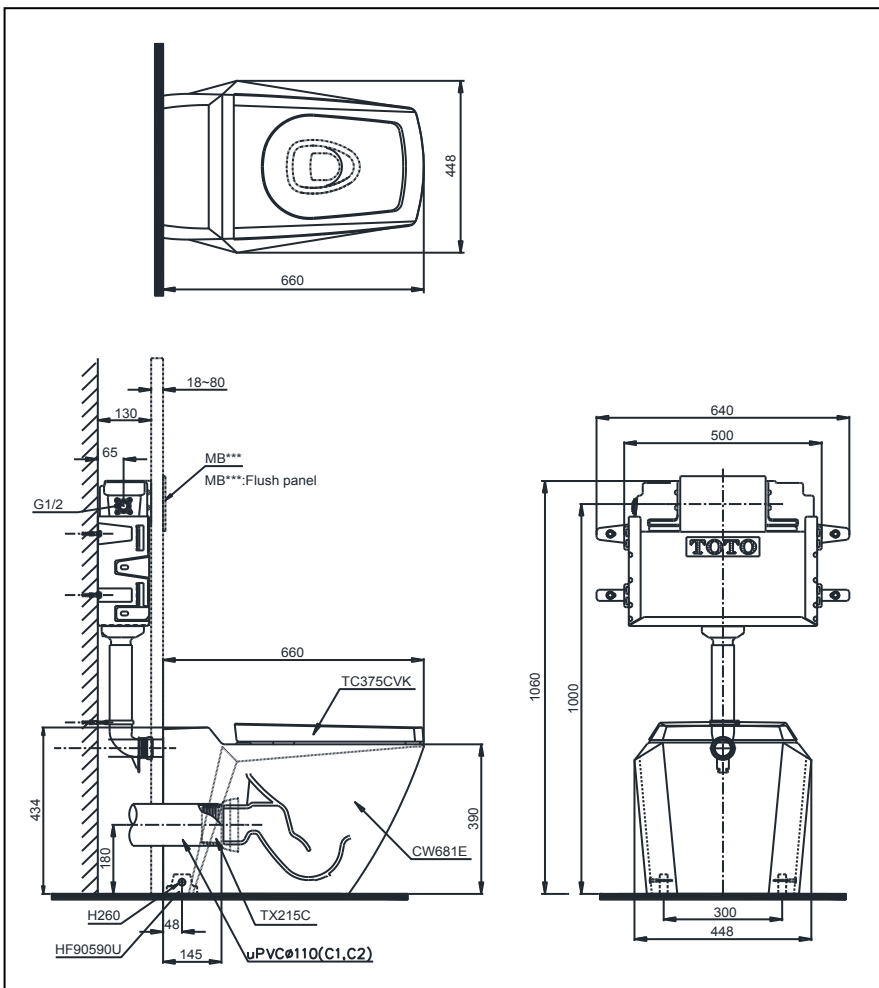

Item number: **CWT681P**

## Specifications

Water Use	: 6.0/3.0 (L)
Bowl Shape	: Elongated
Rough -in	: 180 (mm)
Water Pressure	: 0.05~0.70 (MPa)

## Drawing:

## Parts description

- CWT681P
  - Toilet bowl
  - TC375CVK
    - Soft-closing seat&cover
  - TX215C
    - Slip-in Connector
  - HF90590U
    - Fixing Set
  - H260
    - Caps