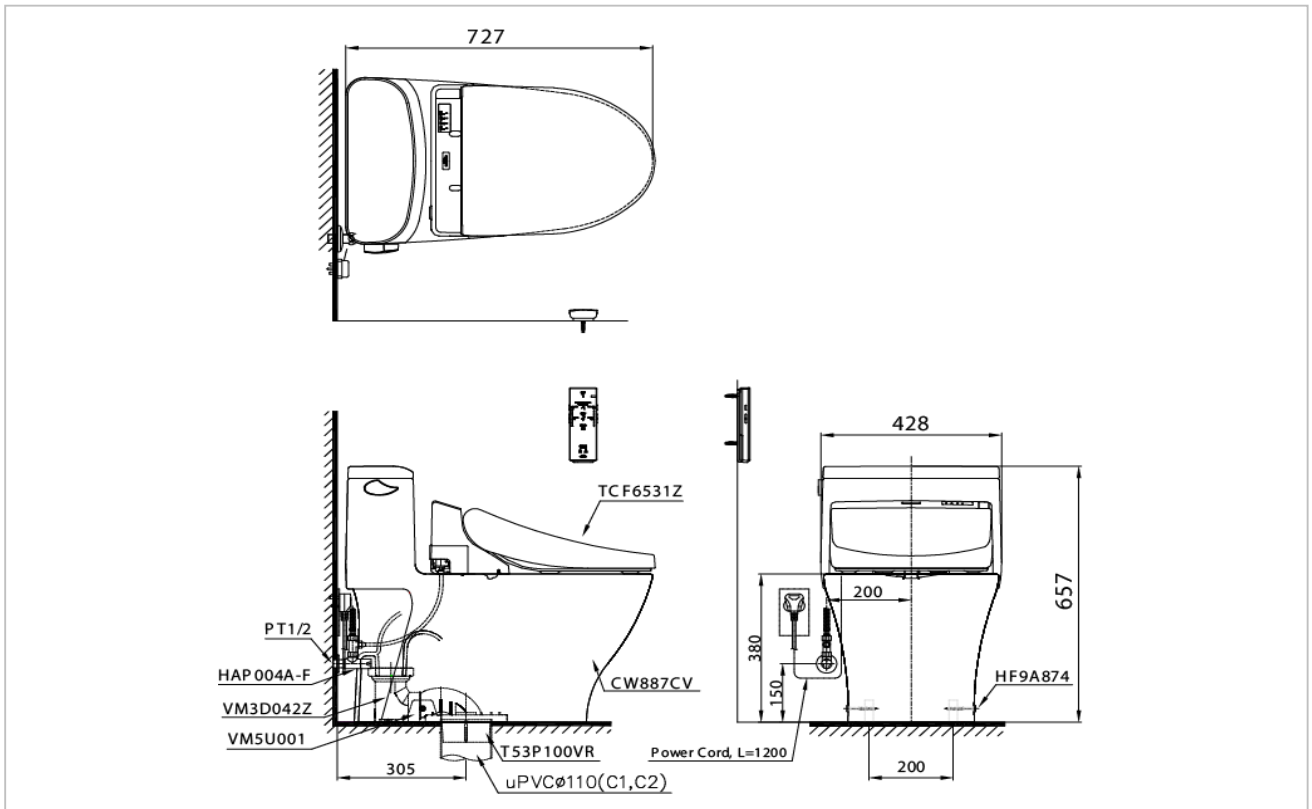

WASHLET™

Product Features

- One Piece Toilet with WASHLET™
- Flush system : TORNADO siphon-jet(4.8L)
- Bowl Shape : Elongated
- Rough-in : 305 mm
- Seat & Cover : TCF6531Z
- Size : 428W x 727D x 657H mm with CEFIONTECT
- *Included Stop Valve, Flexible Hose and Floor Flange