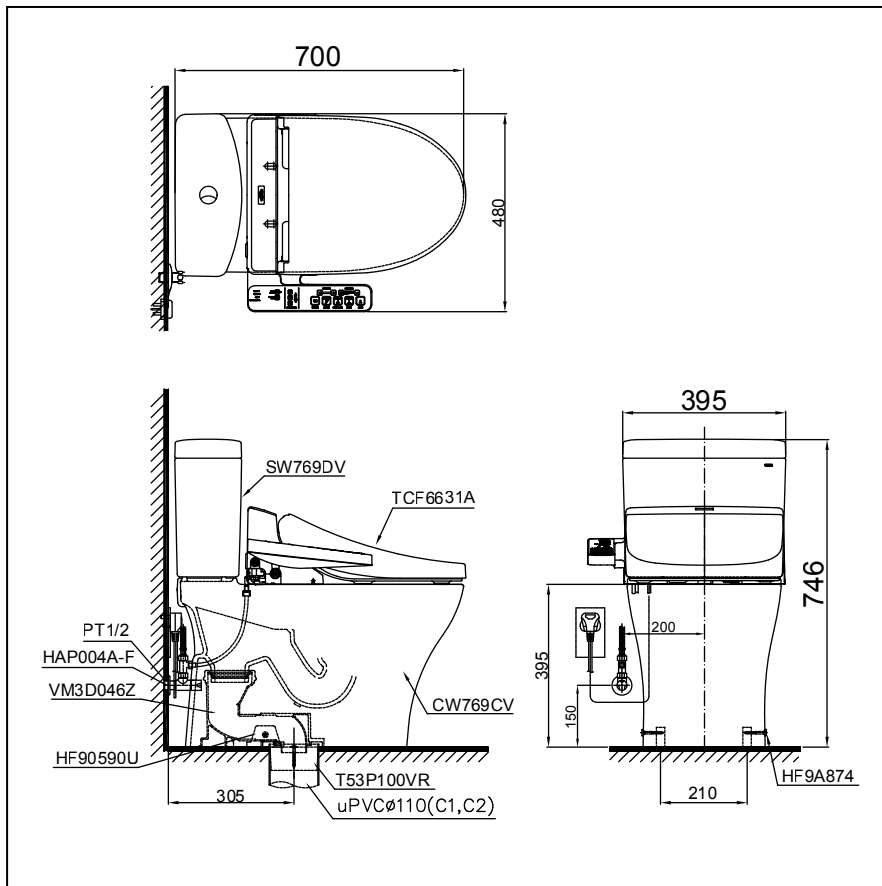

Colors

White

Please consult a TOTO representative for details