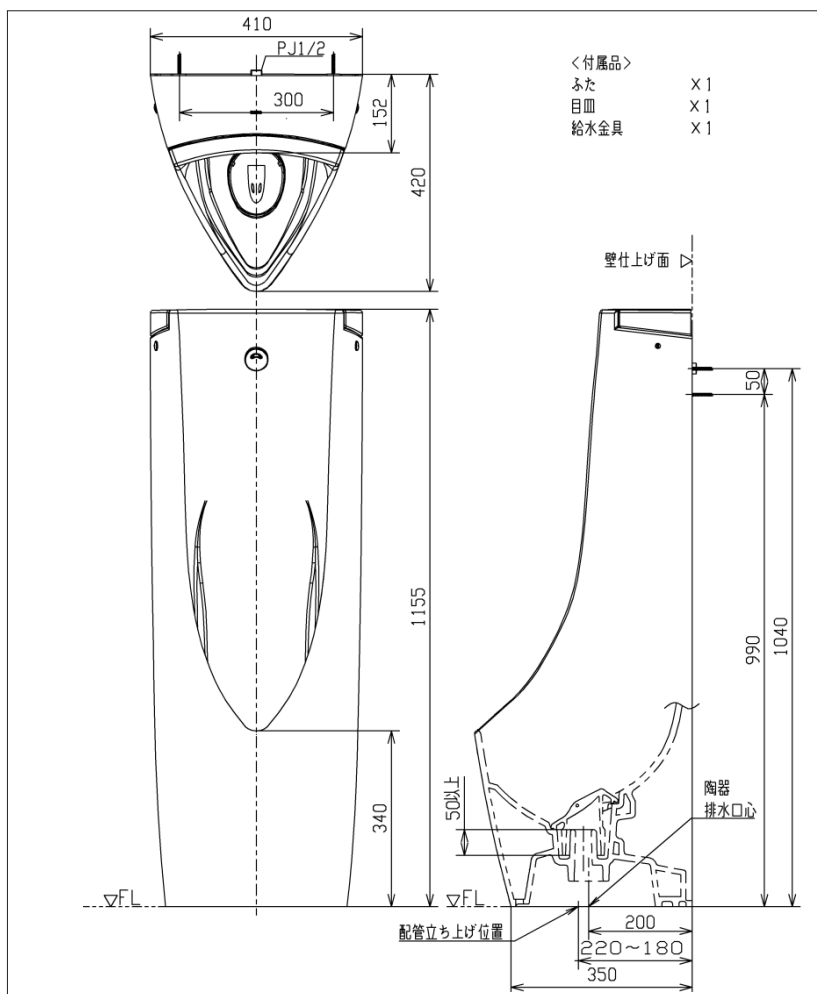

## Floor Mounted Urinal with Built-in Sensor

### Specifications

Water Use : 0.9 L  
 Size : 410X420X1155 mm  
 Water Pressure : 0.07MPa~0.75MPa

### Parts description

- **UFS910W**  
 Floor Mounted Urinal  
 with Built-in Sensor  
 (SELF POWER)