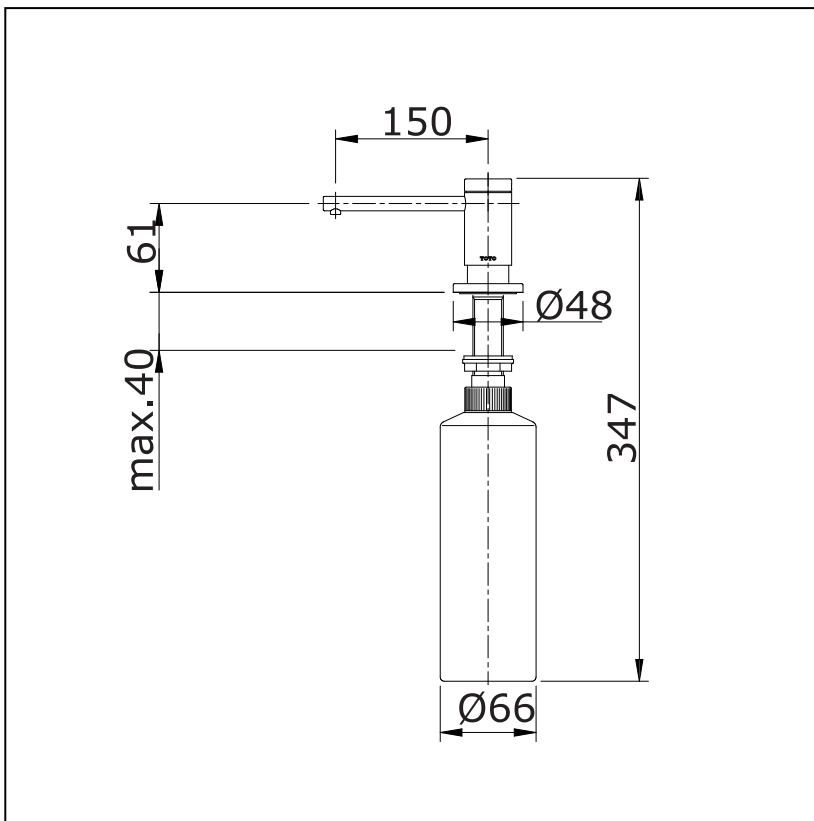

Item number: **TX728AEV1Z** **ACCESSORIES (PUBLIC TOILET)**

Features

Specifications

Finish : Nickel Chrome
Material : Plastic

Parts description

- **TX728AEV1Z**

Deck Type Liquid Soap Dispenser
(Spout Length : 150 mm)

Drawing:

Remarks:

Please result TOTO sales representative for detail.