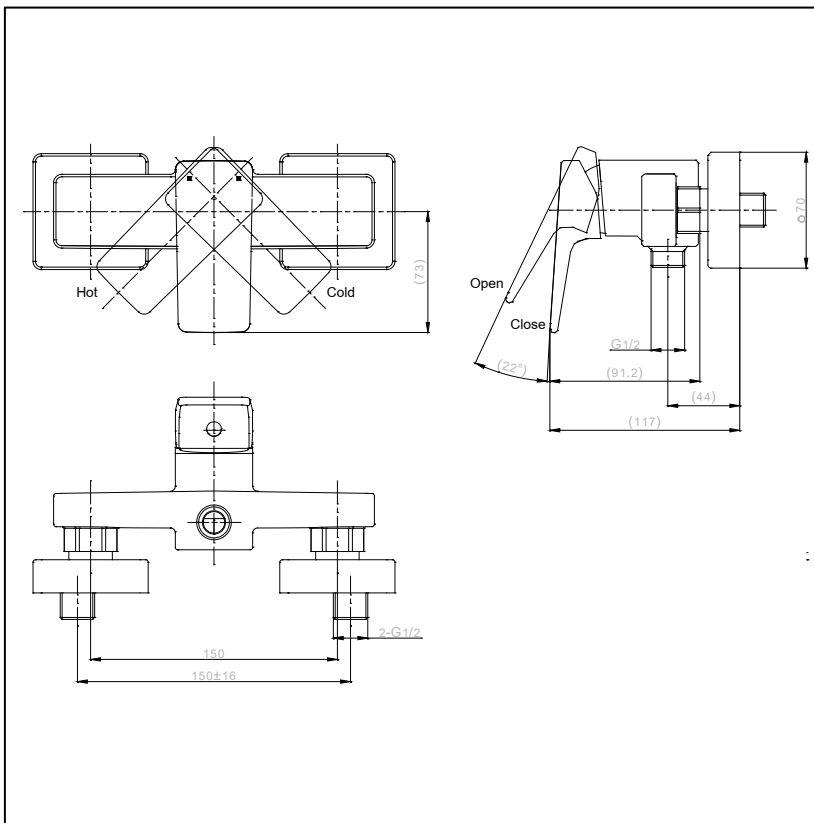

RUFICE
Single Lever Shower Mixer
w/o Hand Shower Set

TTMR308K

Features

- New design of modern elegance
- Durable finishes
- Smooth operation with lever type

Specifications

Water Pressure : 0.05MPa - 0.75MPa
 Finish : Nickel Chrome
 Material : Brass
 Flow Rate : >6 L/min @0.1 Mpa.
 (Shower Side)

Parts description

- **TTMR308K**

Single Lever Shower Mixer
 Without Hand Shower Set

Remarks:

Please result TOTO sales representative for detail.

TOTO (THAILAND) CO.,LTD

Bangkok Office : G Tower Grand Rama 9,12th Floor, South Wing, 9 Rama IX Road,Huaykwang Sub-district,Huaykwang District, Bangkok. 10310 Thailand
 Tel : +(66)2-117-9520(AUTO) Fax : +(66)2-117-9527
 th.toto.com