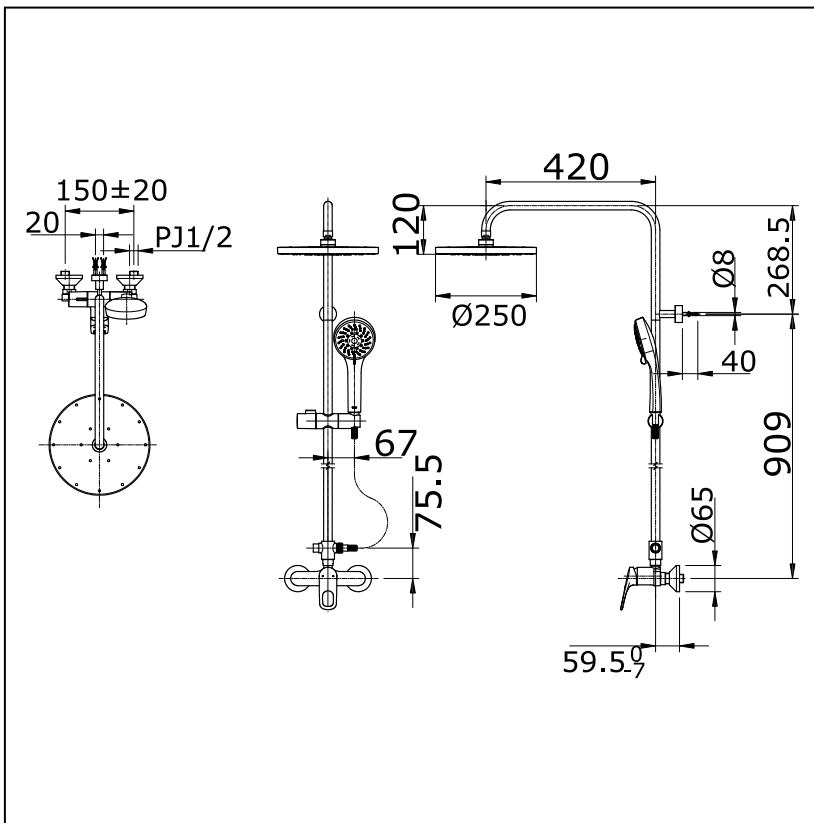

Single Lever Shower Column Set with 5 Mode Hand Shower

TTMR305SMFK

Features

- Sharp-lined smart design exclusively for REI- Round series
- Durable finishes

Specifications

Water Pressure : 0.05MPa - 0.75MPa
 Finish : Nickel Chrome
 Material : Brass
 Flow Rate/ : <6L/min @0.1MPa.
 Water usage

Parts description

- **TTMR305SMFK**
 Single Lever Shower Column set with
 5 Mode Hand Shower

Remarks:

Please result TOTO sales representative for detail.

TOTO (THAILAND) CO.,LTD

Bangkok Office : G Tower Grand Rama 9,12th Floor, South Wing, 9 Rama IX Road,Huaykwang Sub-district,Huaykwang District, Bangkok. 10310 Thailand
 Tel : +(66)2-117-9520(AUTO) Fax : +(66)2-117-9527
 th.toto.com