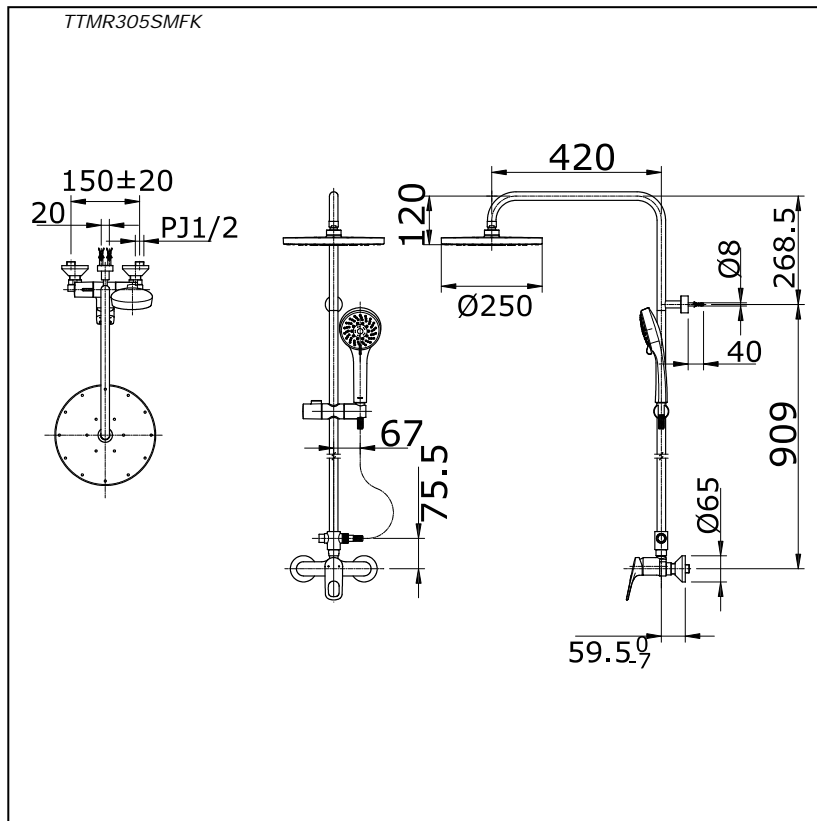

Drawing:

Remarks:

Please result TOTO sales representative for detail.